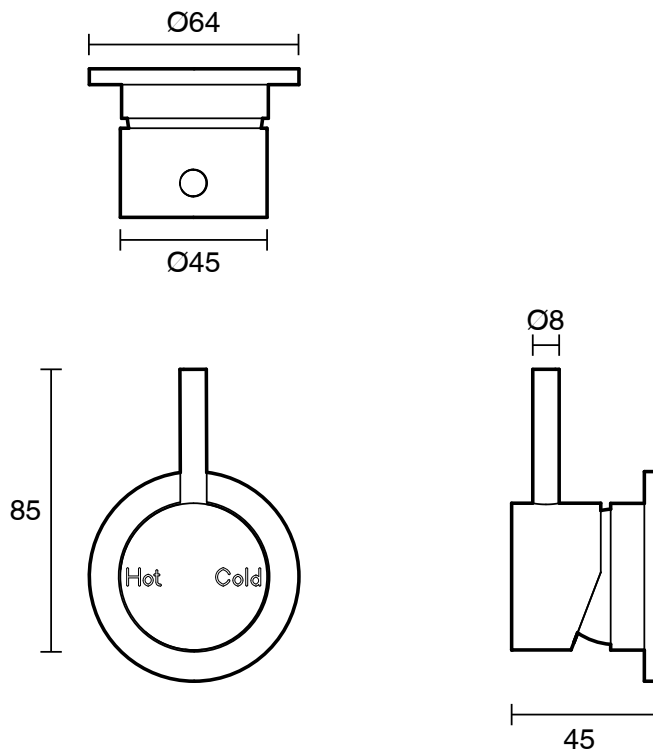

SUSSEX

Sussex Scala Shower / Bath Mixer Tap LUX PVD Matte Opium Black

2267012

SPECIFICATIONS	
Recommended Use	Residential;Commercial
Colour Finish	Matte Opium Black
Primary Material	Brass
Recommended Pressure Range	150 - 500 kPa as per AS3500
Max Continuous Working Temperature (deg C)	65
Min Continuous Working Temperature (deg C)	1
WARRANTY	
Residential Use (Years)	40
Commercial Use (Years)	10
<i>Please refer to Sussex Warranty page for full Terms and Conditions</i>	

Disclaimer: Products in this specification manual must by regulation be installed by licensed and registered trade people. The manufacturer/distributor reserves the right to vary specifications or delete models from their range without prior notification. Dimensions are nominal measurements only. Dimensions and set-outs listed are correct at time of publication however the manufacturer/distributor takes no responsibility for printing errors.