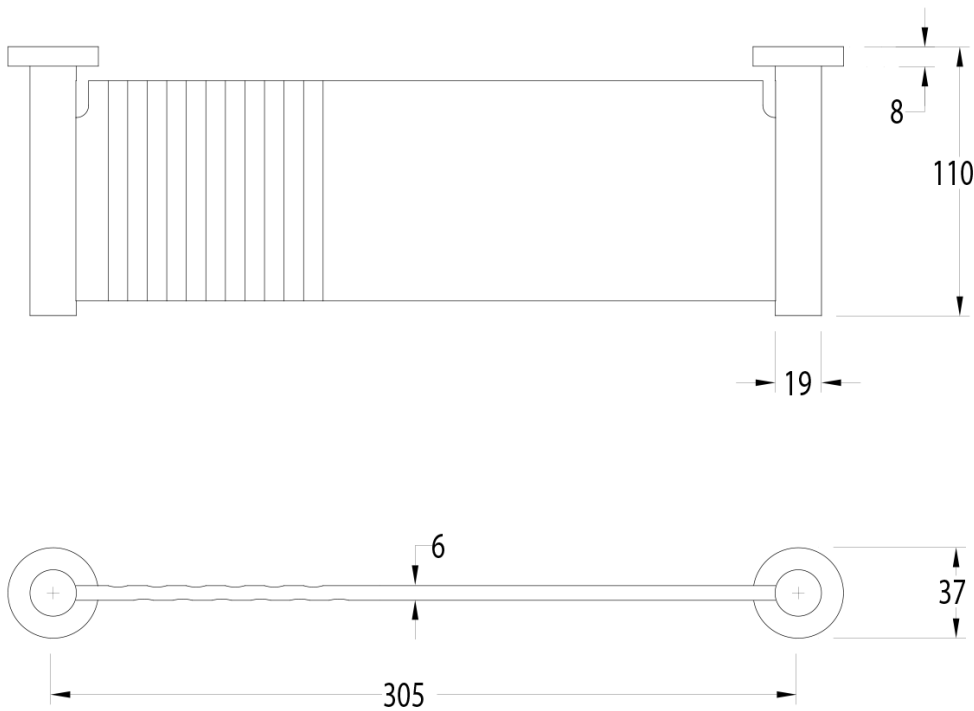

SUSSEX

Sussex Pure Shower Shelf Chrome

2263309

SPECIFICATIONS

Recommended Use	Residential;Commercial
Colour Finish	Polished Chrome
Primary Material	DR Brass

WARRANTY

Residential Use (Years)	40
Commercial Use (Years)	10

Please refer to Sussex Warranty page for full Terms and Conditions

Dimensions are nominal measurements only.

CLEANING RECOMMENDATIONS:

We recommend the use of soapy water or approved cleaners. This product should not be cleaned with abrasive materials. Damage caused by any improper treatment is not covered by the product warranty. Refer to Warranty Conditions

Disclaimer: Products in this specification manual must by regulation be installed by licensed and registered trade people. The manufacturer/distributor reserves the right to vary specifications or delete models from their range without prior notification. Dimensions are nominal measurements only. Dimensions and set-outs listed are correct at time of publication however the manufacturer/distributor takes no responsibility for printing errors.

Published 01/04/2026

To see the complete Sussex range go to www.reece.com.au