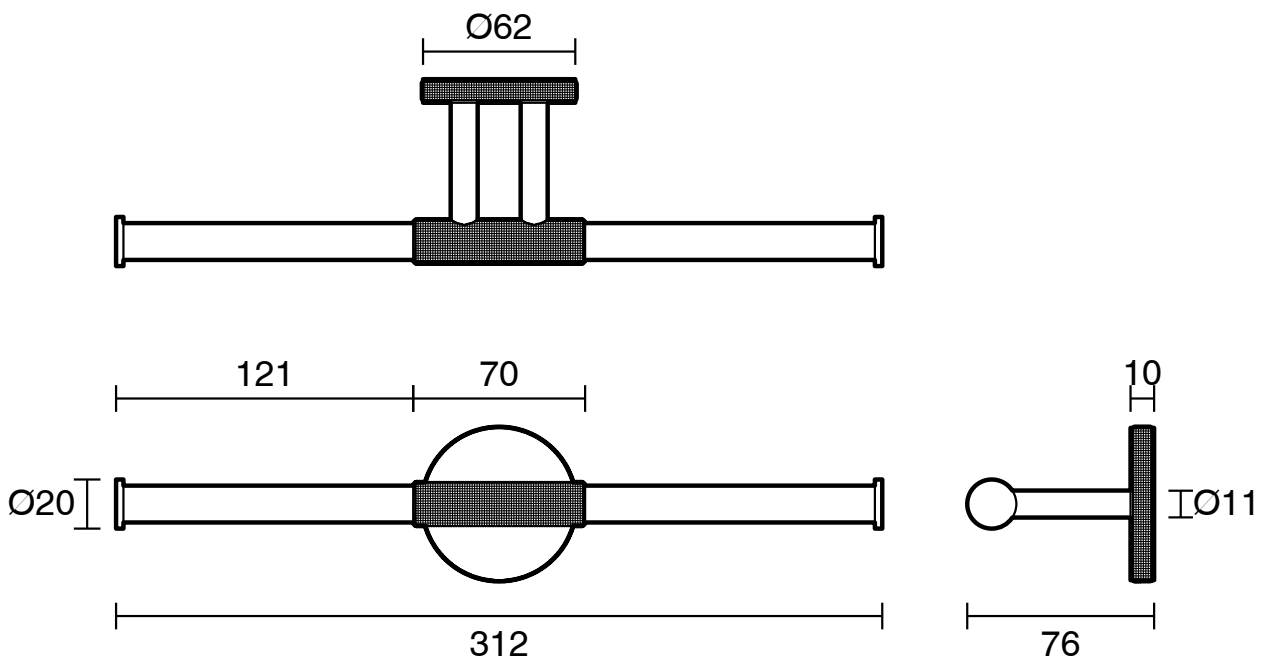

Milli Marq Edit Double Toilet Roll Holder Brushed Gold

21909

SPECIFICATIONS

Recommended Use	Domestic;Commercial;Hotel
Colour Finish	Brushed Gold
Primary Material	Brass

WARRANTY

Replacement Only - Domestic Use (Years)	15
Parts Replacement Only (Years)	1

Please refer to Warranty Page for full Terms and Conditions

Dimensions are nominal measurements only.

CLEANING RECOMMENDATIONS:

We recommend the use of soapy water or approved cleaners. This product should not be cleaned with abrasive materials. Damage caused by any improper treatment is not covered by the product warranty. Refer to Warranty Conditions

Disclaimer: Products in this specification manual must by regulation be installed by licensed and registered trade people. The manufacturer/distributor reserves the right to vary specifications or delete models from their range without prior notification. Dimensions are nominal measurements only. Dimensions and set-outs listed are correct at time of publication however the manufacturer/distributor takes no responsibility for printing errors.

Published 27/02/2025

To see the complete Milli range go to www.reece.com.au