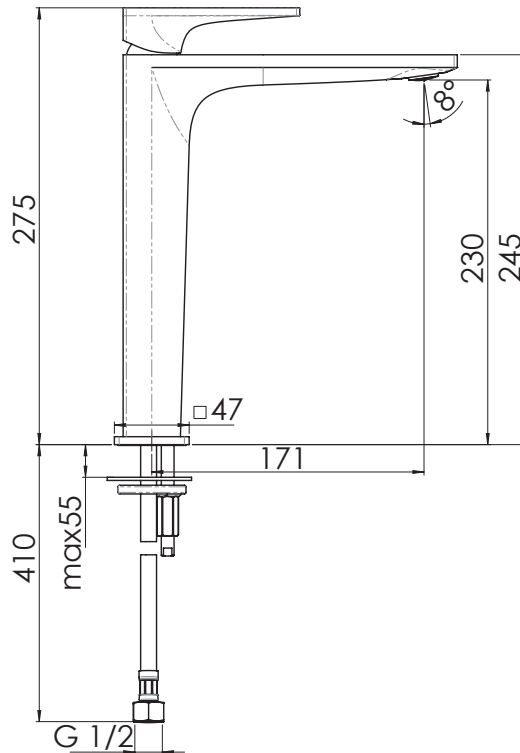

Milli

Milli Zato Extended Basin Mixer Matte Black (5 Star)

2269836

SPECIFICATIONS

Recommended Use	Domestic, Hotel & Commercial
Colour	Black
Finish	Matte
Material	DR Brass
Recommended Pressure Range	150-500kPa
Maximum Continuous Working Pressure	1000kPa
Maximum Continuous Working Temperature	65 deg C

WARRANTY

Warranty - Domestic Use	15 Years
Spare Parts & Labour	12 Months

Please refer to Warranty Page for full Terms and Conditions

Dimensions are nominal measurements only.

CLEANING RECOMMENDATIONS:

We recommend the use of soapy water or approved cleaners. This product should not be cleaned with abrasive materials. Damage caused by any improper treatment is not covered by the product warranty. Refer to Warranty Conditions

Disclaimer: Products in this specification manual must by regulation be installed by licensed and registered trade people. The manufacturer/distributor reserves the right to vary specifications or delete models from their range without prior notification. Dimensions are nominal measurements only. Dimensions and set-outs listed are correct at time of publication however the manufacturer/distributor takes no responsibility for printing errors.

Published 18/06/2021

To see the complete Milli range go to www.reece.com.au