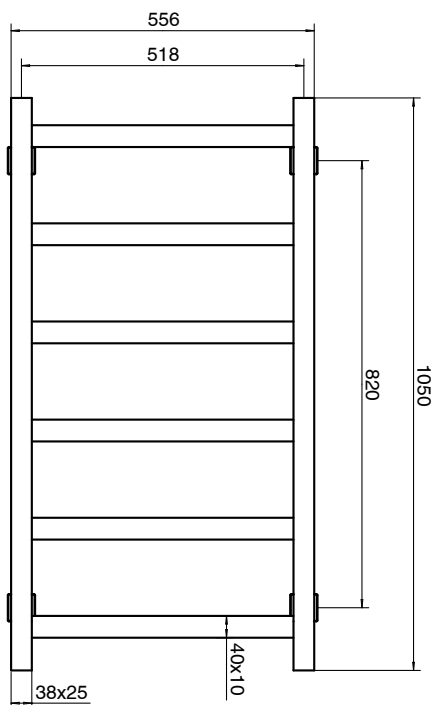

mizu

Mizu Bloc MK2 550 x 1050mm Heated Towel Rail Only (Less Transformer) Matte Black

9511190

SPECIFICATIONS

Recommended Use	Domestic, Hotel & Commercial
Colour	Matte Black
Material	Stainless Steel (304 Grade)
Electrical Connection	Hardwired
Electrical Connection Position	Bottom Right Leg or Top Left Leg
Heating Method	Dry Element
Power Wattage	90 W
Voltage	24 V
IP Rating	IP45

WARRANTY

Warranty - Domestic Use	7 Years
Spare Parts & Labour	12 Months

Please refer to Warranty Page for full Terms and Conditions

Dimensions are nominal measurements only.

CLEANING RECOMMENDATIONS:

We recommend the use of a soft dry cloth. This product should not be cleaned with abrasive materials or cleaning agents. Damage caused by improper treatment is not covered by the product warranty - refer to warranty conditions.

Disclaimer: Products in this specification manual must by regulation be installed by licensed and registered trade people. The manufacturer/distributor reserves the right to vary specifications or delete models from their range without prior notification. Dimensions are nominal measurements only. Dimensions and set-outs listed are correct at time of publication however the manufacturer/distributor takes no responsibility for printing errors.

Published 28/02/2022

To see the complete Mizu range go to www.reece.com.au/bathrooms