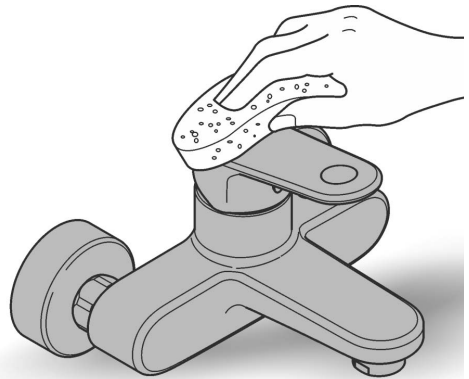

RAINSHOWER COSMOPOLITAN
310MM OVERHEAD SHOWER
MODEL #26629EN0

Pure Freude
an Wasser

Spare Parts

Pos.-nr.	Product Description	Order-nr.	Units per package
1	Spare part set	45933000	1

48166000

SpeedClean

Pure Freude
an Wasser