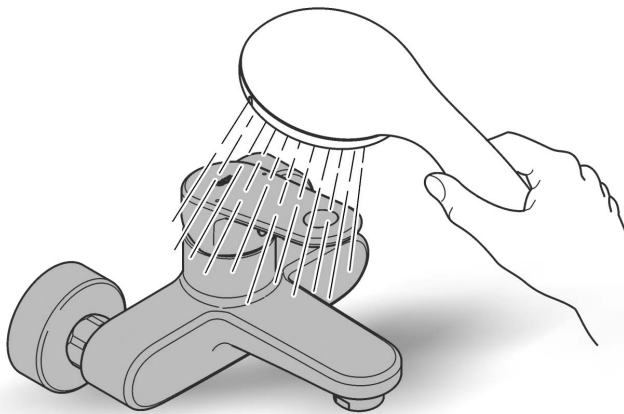

RAINSHOWER COSMOPOLITAN
310MM OVERHEAD SHOWER
MODEL #26629EN0

Pure Freude
an Wasser

Spare Parts

Pos.-nr.	Product Description	Order-nr.	Units per package
1	Spare part set	45933000	1

48166000

SpeedClean

Pure Freude
an Wasser