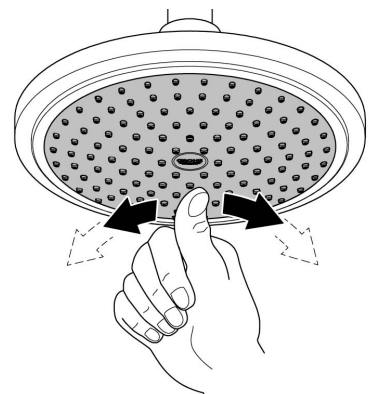

RAINSHOWER COSMOPOLITAN
310MM OVERHEAD SHOWER
MODEL #26629EN0

Pure Freude
an Wasser

Spare Parts

Pos.-nr.	Product Description	Order-nr.	Units per package
1	Spare part set	45933000	1

48166000

SpeedClean

Pure Freude
an Wasser