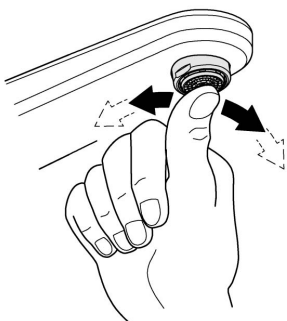

RAINSHOWER COSMOPOLITAN
310MM OVERHEAD SHOWER
MODEL #26629EN0

Pure Freude
an Wasser

Spare Parts

Pos.-nr.	Product Description	Order-nr.	Units per package
1	Spare part set	45933000	1

48166000

SpeedClean

Pure Freude
an Wasser