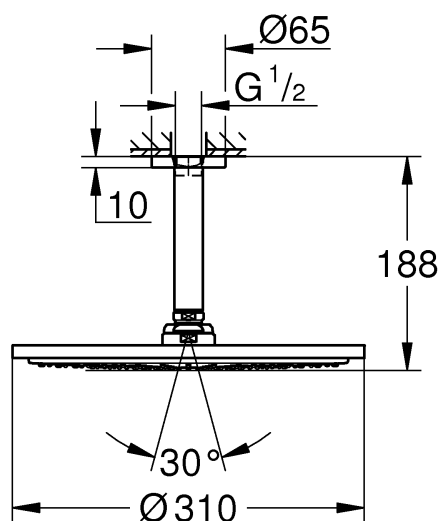

RAINSHOWER COSMOPOLITAN
310MM OVERHEAD SHOWER
MODEL #26629EN0

Pure Freude
an Wasser

Product Specifications

Product Description:

Rainshower® Cosmopolitan 310 Head shower
1 spray - Rain spray Ø 310 mm

Shower arm Rainshower 142mm

GROHE EcoJoy® 9.5 Litres p/min
GROHE DreamSpray® perfect spray pattern
GROHE StarLight® chrome finish

SpeedClean anti-lime system
Suitable for instantaneous heater