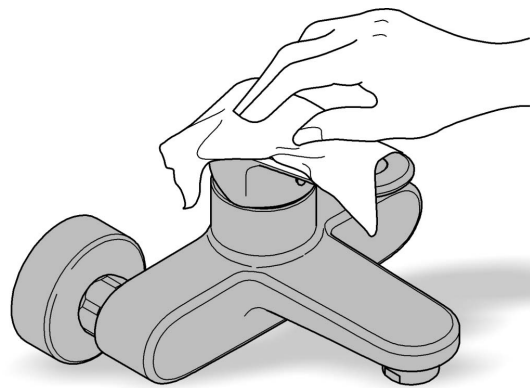

RAINSHOWER COSMOPOLITAN
310MM OVERHEAD SHOWER
MODEL #26629EN0

Pure Freude
an Wasser

Spare Parts

Pos.-nr.	Product Description	Order-nr.	Units per package
1	Spare part set	45933000	1

48166000

SpeedClean

Pure Freude
an Wasser