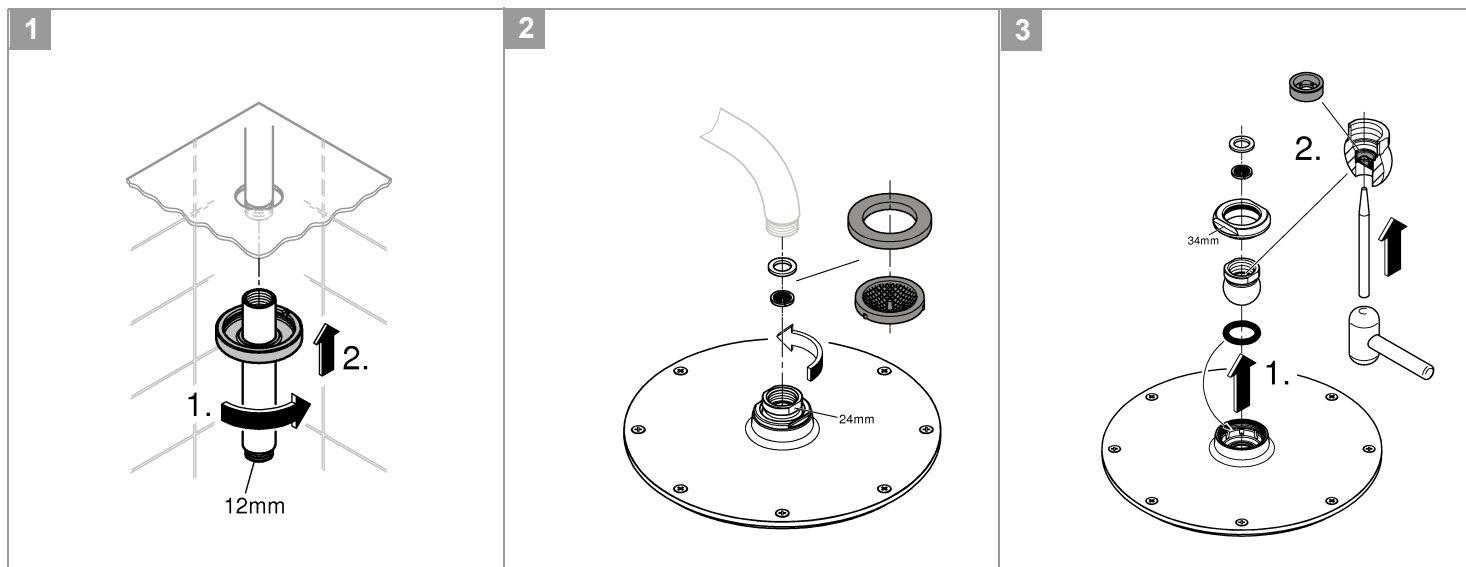

Installation

Installation Instructions

This shower is suitable for use with high pressure water applications. Using this product in conjunction with gravity-fed water heaters, low and unequal pressure supply systems, tempering valves & thermostatic mixing valves may result in unsatisfactory performance.

Suitable for High Pressure applications 150kPa – 500kPa

Care must be taken by the installing tradesperson to ensure connecting threads do not damage the flow controller when installing this product.

The installation tradesperson must ensure they install this product in accordance with AS/NZS 3500 and all other relating AS/NZS regulations that apply to the installation of this product.

Maximum static pressure of 500kPa.

For applications where 500kPa static pressure is exceeded, a suitably certified pressure limiting valve must be installed to prevent high pressure damaging this product.