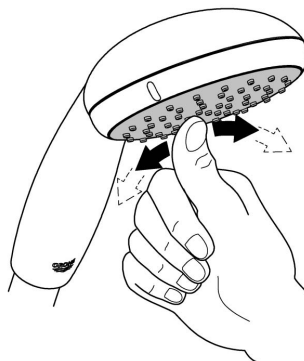

RAINSHOWER COSMOPOLITAN
310MM OVERHEAD SHOWER
MODEL #26629EN0

Pure Freude
an Wasser

Spare Parts

Pos.-nr.	Product Description	Order-nr.	Units per package
1	Spare part set	45933000	1

48166000

SpeedClean

Pure Freude
an Wasser