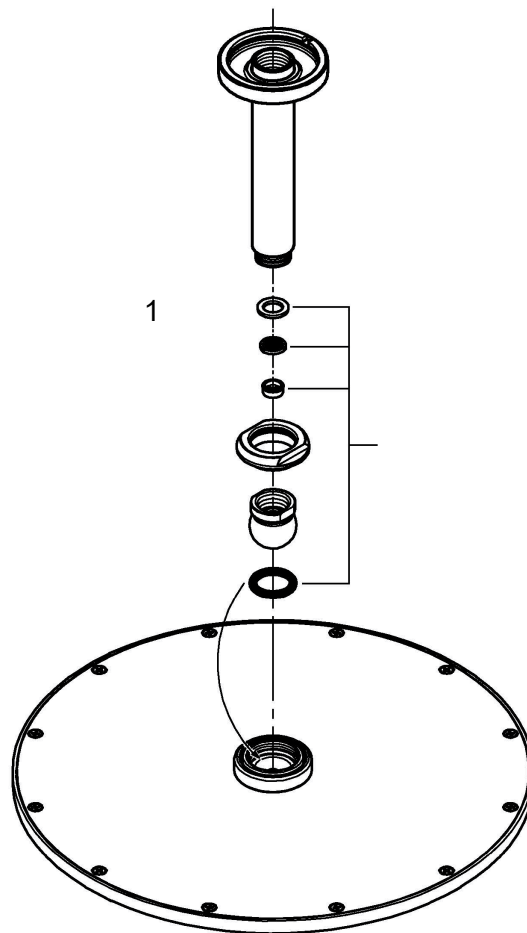

RAINSHOWER COSMOPOLITAN
310MM OVERHEAD SHOWER
MODEL #26629EN0

Pure Freude
an Wasser

Product Specifications

Product Description:

Rainshower® Cosmopolitan 310 Head shower
1 spray - Rain spray Ø 310 mm

Shower arm Rainshower 142mm

RAINSHOWER COSMOPOLITAN
310MM OVERHEAD SHOWER
MODEL #26629EN0

Pure Freude
an Wasser

Spare Parts

Pos.-nr.	Product Description	Order-nr.	Units per package
1	Spare part set	45933000	1

48166000

SpeedClean

Pure Freude
an Wasser