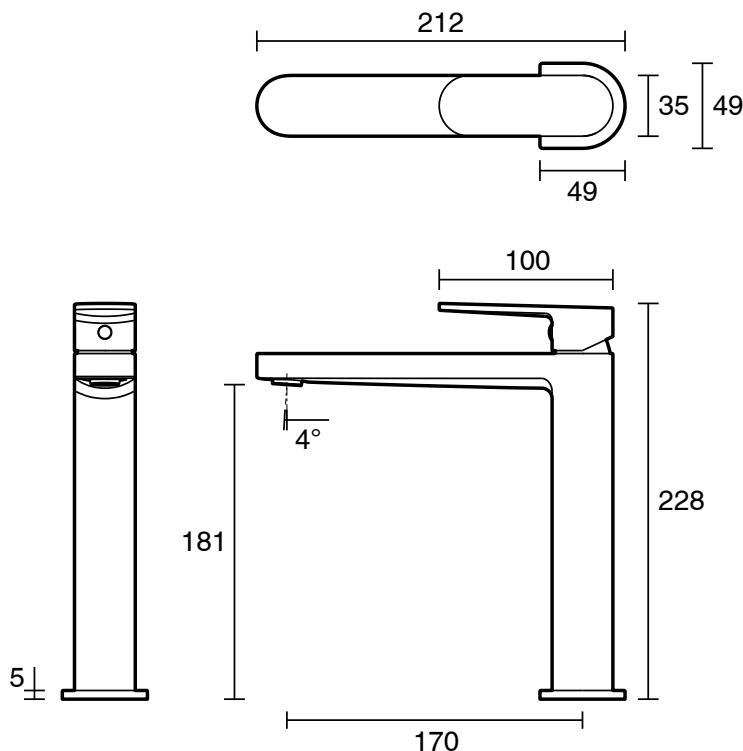

## Mizu Soothe MK2 Medium Height Basin Mixer Brushed Gunmetal (6 Star)

2265210

SPECIFICATIONS	
Recommended Use	Domestic;Commercial;Hotel
Colour Category	Gunmetal
Colour Finish	Brushed Gunmetal
Primary Material	Lead Free Brass
Hot Water Unit Suitability	Storage Tank;Continuous Flow
WARRANTY	
Warranty - Domestic Use (Years)	10
Spare Parts & Labour (Years)	1
<i>Please refer to Warranty Page for full Terms and Conditions</i>	

Dimensions are nominal measurements only.