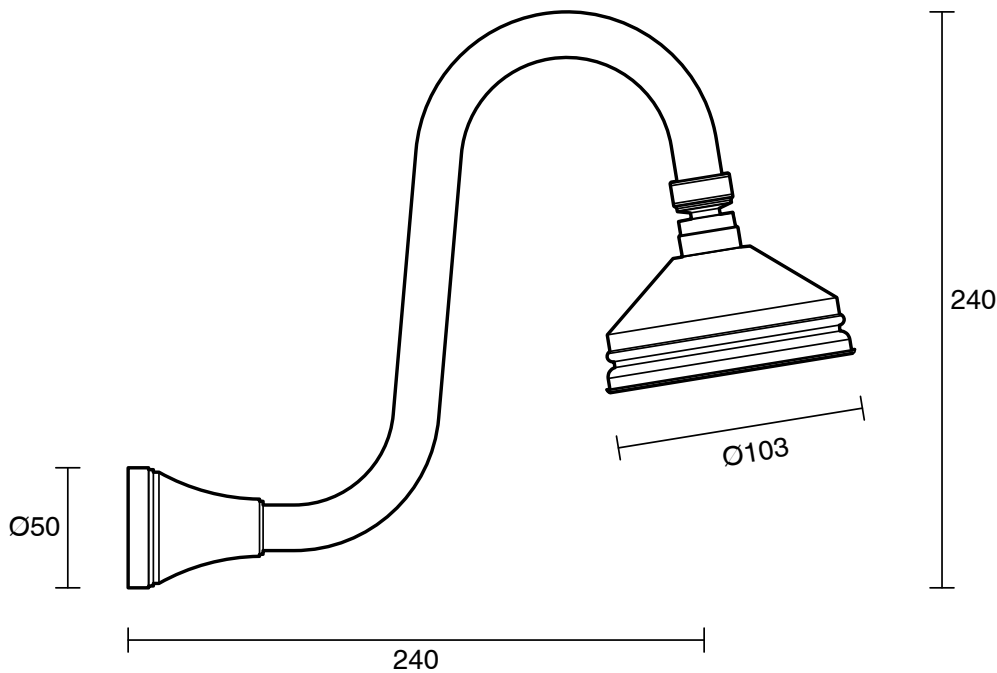

KADO

Kado Era Gooseneck Shower Arm & Rose Chrome (3 Star)

9507551

SPECIFICATIONS

Recommended Use	Domestic, Hotel & Commercial
Colour	Chrome
Finish	Polished
Material	DR Brass
Recommended Pressure Range	150 - 500 kPa
Maximum Continuous Working Temperature	80 deg C
Suitable for Storage Tank Hot Water	Yes
Suitable for Continuous Flow Hot Water	Yes
Suitable for Gravity Feed Hot Water	No

WARRANTY

Warranty - Domestic Use	10 Years
Spare Parts & Labour	12 Months

Please refer to Warranty Page for full Terms and Conditions

Dimensions are nominal measurements only.

CLEANING RECOMMENDATIONS:

We recommend the use of soapy water or approved cleaners. This product should not be cleaned with abrasive materials. Damage caused by any improper treatment is not covered by the product warranty. Refer to Warranty Conditions

Disclaimer: Products in this specification manual must by regulation be installed by licensed and registered trade people. The manufacturer/distributor reserves the right to vary specifications or delete models from their range without prior notification. Dimensions are nominal measurements only. Dimensions and set-outs listed are correct at time of publication however the manufacturer/distributor takes no responsibility for printing errors.

Published 12/10/2023

To see the complete Kado range go to www.reece.com.au