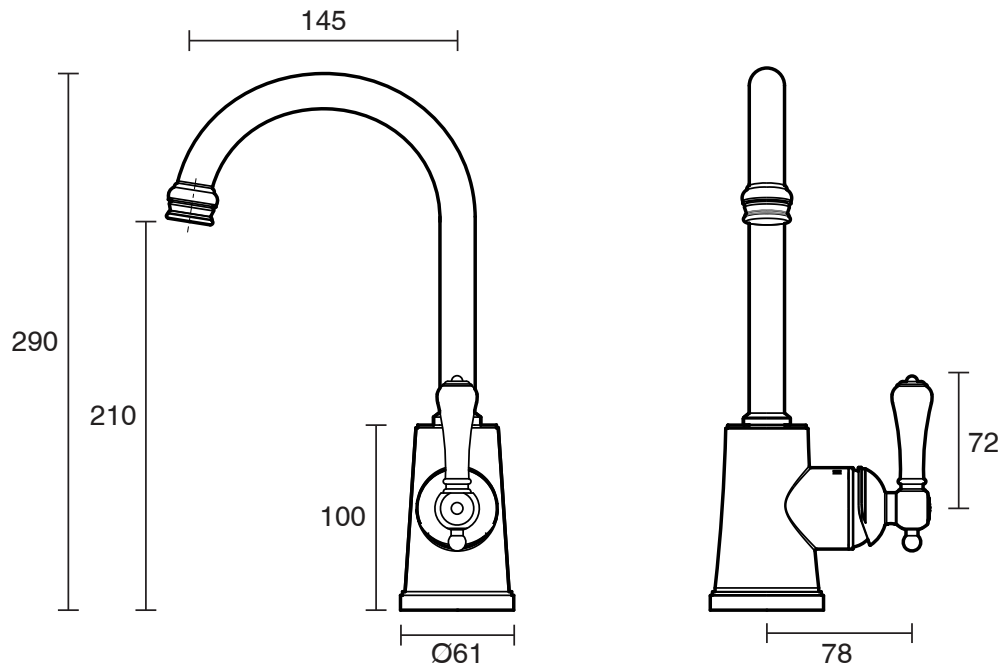

## Kado Era Sink Mixer Small Porcelain Handle Brushed Nickel (5 Star)

9512089

SPECIFICATIONS	
Recommended Use	Domestic, Hotel & Commercial
Colour	Brushed Nickel with Porcelain Handles
Finish	Brushed
Material	DR Brass
Recommended Pressure Range	150 - 500 kPa
Maximum Continuous Working Temperature	80 deg C
Suitable for Storage Tank Hot Water	Yes
Suitable for Continuous Flow Hot Water	Yes
Suitable for Gravity Feed Hot Water	No
WARRANTY	
Warranty - Domestic Use	10 Years
Spare Parts & Labour	12 Months
<i>Please refer to Warranty Page for full Terms and Conditions</i>	

Dimensions are nominal measurements only.