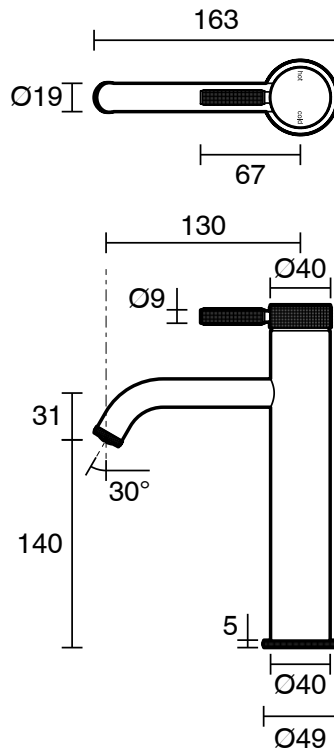

## Milli Etch Medium Height Basin Mixer Tap Brushed Bronze (6 Star)

21363

SPECIFICATIONS	
Recommended Use	Domestic;Commercial;Hotel
Colour Finish	Brushed Bronze
Primary Material	Lead Free Brass
Recommended Pressure Range	150 - 500 kPa as per AS3500
Max Continuous Working Pressure (kPa)	500
Max Continuous Working Temperature (deg C)	75
Min Continuous Working Temperature (deg C)	5
Hot Water Unit Suitability	Storage Tank;Continuous Flow
WARRANTY	
Warranty - Domestic Use (Years)	15
Spare Parts & Labour (Years)	1
<i>Please refer to Warranty Page for full Terms and Conditions</i>	

Dimensions are nominal measurements only.

**Disclaimer:** Products in this specification manual must by regulation be installed by licensed and registered trade people. The manufacturer/distributor reserves the right to vary specifications or delete models from their range without prior notification. Dimensions are nominal measurements only. Dimensions and set-outs listed are correct at time of publication however the manufacturer/distributor takes no responsibility for printing errors.