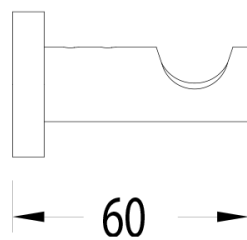

Milli Mood Edit Robe Hook PVD Matte Black

9511413

SPECIFICATIONS

Recommended Use	Domestic, Hotel & Commercial
Colour	Matte Black
Material	DR Brass

WARRANTY

Replacement Only - Domestic Use 15 Years

Please refer to Warranty Page for full Terms and Conditions