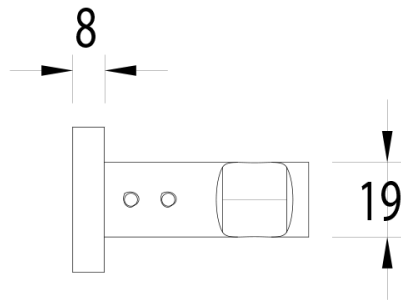

Milli Mood Edit Robe Hook PVD Matte Black

9511413

SPECIFICATIONS

Recommended Use	Domestic, Hotel & Commercial
Colour	Matte Black
Material	DR Brass

WARRANTY

Replacement Only - Domestic Use 15 Years

Please refer to Warranty Page for full Terms and Conditions