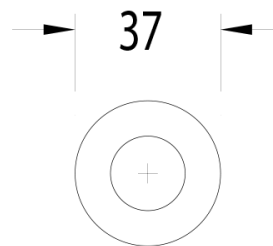

Milli Mood Edit Robe Hook PVD Matte Black

9511413

SPECIFICATIONS

Recommended Use	Domestic, Hotel & Commercial
Colour	Matte Black
Material	DR Brass

WARRANTY

Replacement Only - Domestic Use 15 Years

Please refer to Warranty Page for full Terms and Conditions