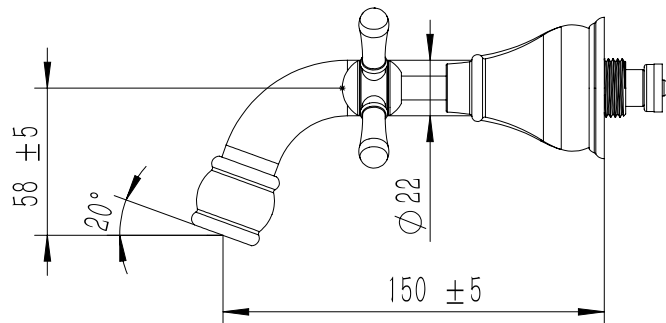

WARRANTY

Warranty - Domestic Use	15 Years
Spare Parts & Labour	12 Months

Please refer to Warranty Page for full Terms and Conditions

Dimensions are nominal measurements only.

CLEANING RECOMMENDATIONS:

We recommend the use of soapy water or approved cleaners. This product should not be cleaned with abrasive materials. Damage caused by any improper treatment is not covered by the product warranty. Refer to Warranty Conditions

Disclaimer: Products in this specification manual must by regulation be installed by licensed and registered trade people. The manufacturer/distributor reserves the right to vary specifications or delete models from their range without prior notification. Dimensions are nominal measurements only. Dimensions and set-outs listed are correct at time of publication however the manufacturer/distributor takes no responsibility for printing errors.

Published 01/06/2020

To see the complete Milli range go to www.reece.com.au