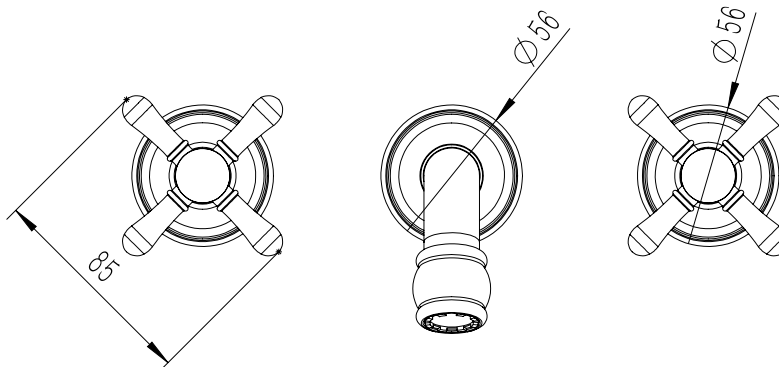

WARRANTY

Warranty - Domestic Use	15 Years
Spare Parts & Labour	12 Months

Please refer to Warranty Page for full Terms and Conditions

Dimensions are nominal measurements only.

CLEANING RECOMMENDATIONS:

We recommend the use of soapy water or approved cleaners. This product should not be cleaned with abrasive materials. Damage caused by any improper treatment is not covered by the product warranty. Refer to Warranty Conditions

Disclaimer: Products in this specification manual must by regulation be installed by licensed and registered trade people. The manufacturer/distributor reserves the right to vary specifications or delete models from their range without prior notification. Dimensions are nominal measurements only. Dimensions and set-outs listed are correct at time of publication however the manufacturer/distributor takes no responsibility for printing errors.

Published 01/06/2020

To see the complete Milli range go to www.reece.com.au