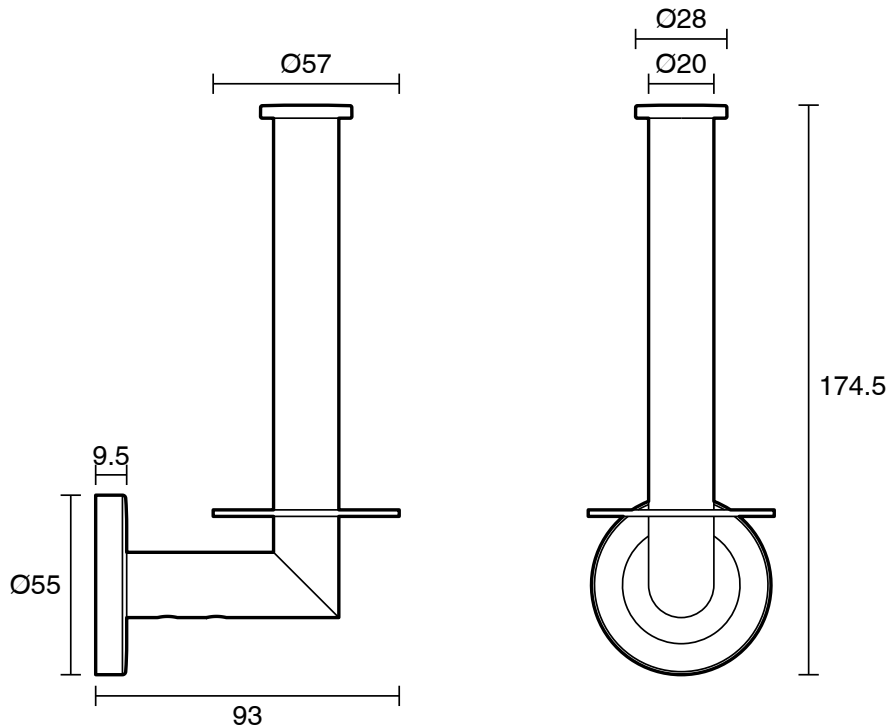

Roca Ona Spare Toilet Roll Holder Matte Black

15053

SPECIFICATIONS	
Recommended Use	Domestic;Commercial;Hotel
Colour Category	Black
Colour Finish	Matte Black
Primary Material	Brass
WARRANTY	
Replacement Only - Domestic Use	15
Parts Replacement Only	1
<i>Please refer to Warranty Page for full Terms and Conditions</i>	

Disclaimer: Products in this specification manual must by regulation be installed by licensed and registered trade people. The manufacturer/distributor reserves the right to vary specifications or delete models from their range without prior notification. Dimensions are nominal measurements only. Dimensions and set-outs listed are correct at time of publication however the manufacturer/distributor takes no responsibility for printing errors.