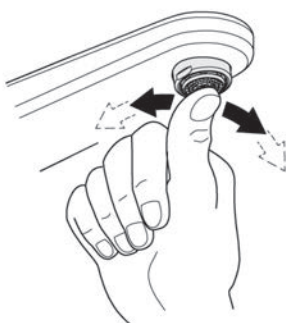

SpeedClean