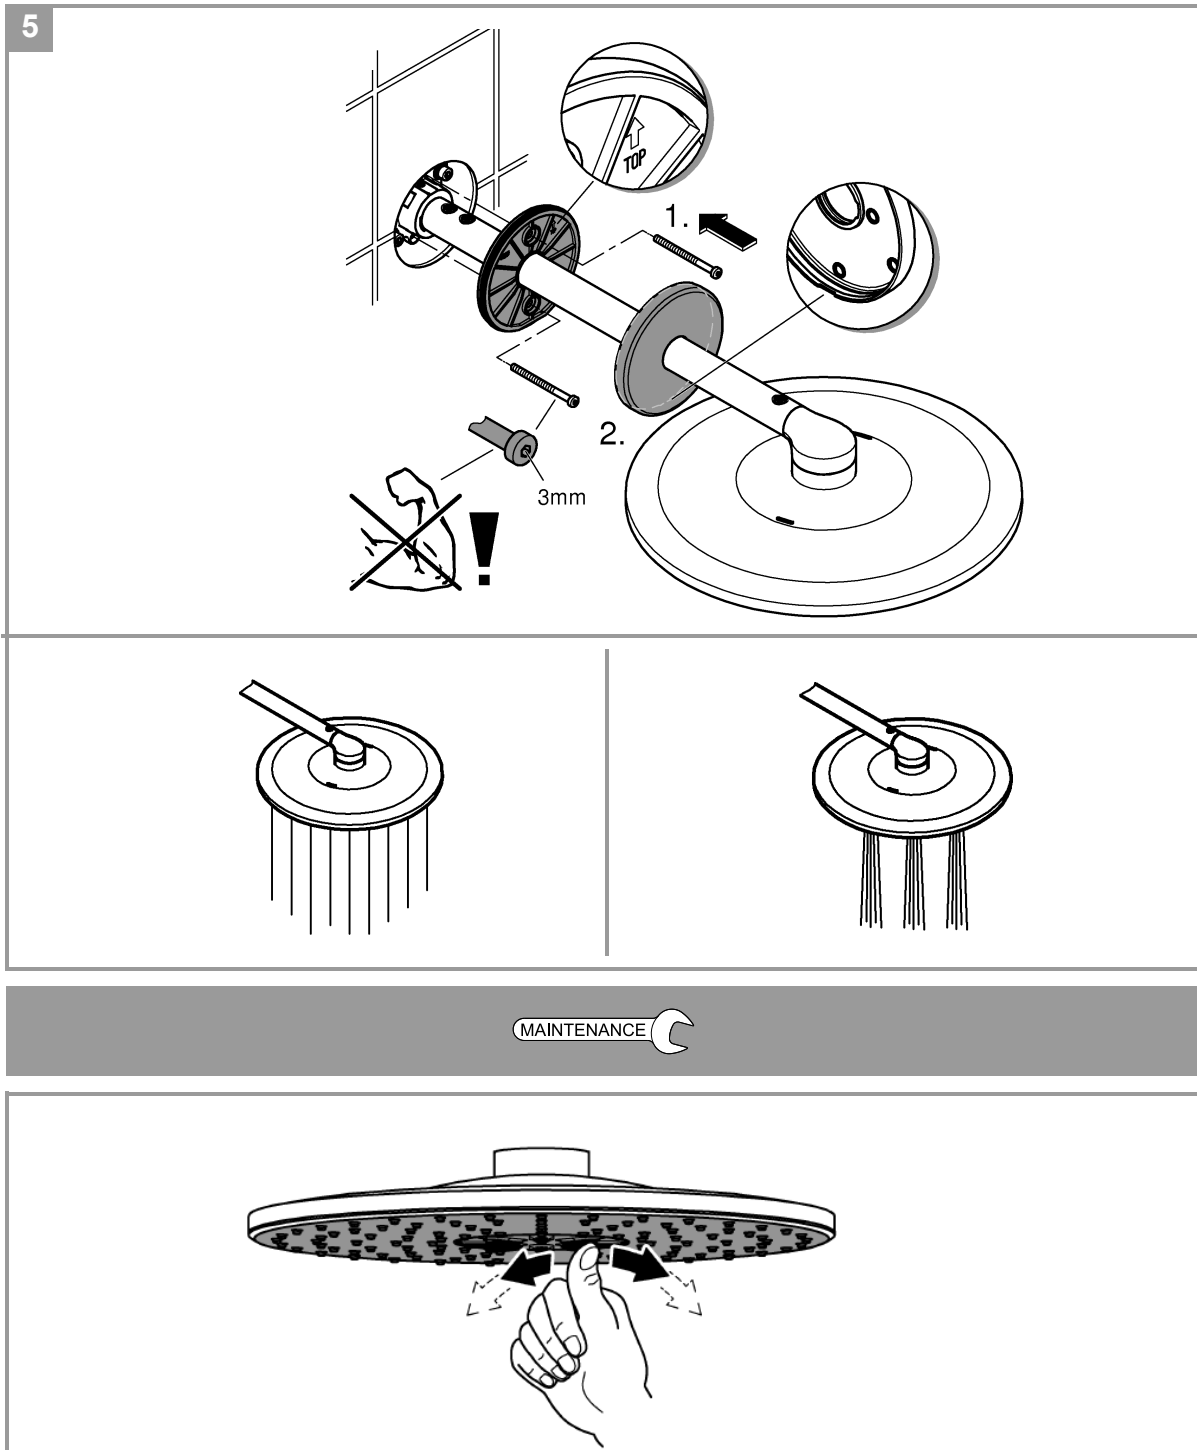

RAINSHOWER SMARTACTIVE  
ROUND WALL SHOWER  
MODEL # 26475A00

Product Specifications

Pure Freude  
an Wasser

GROHE

Product Description:

Rainshower SmartActive 310  
Head shower set 430 mm wall arm  
2 sprays consisting of:  
GROHE PureRain, ActiveRain  
horizontal 430 mm shower arm  
**GROHE DreamSpray** perfect spray pattern  
**GROHE StarLight** PVD Hard Graphite  
SpeedClean anti-lime system  
Inner WaterGuide for a longer life

**1**

Diagram illustrating the first step of installation:

- Drilling a hole in the wall.
- Inserting a plug and a 5mm diameter anchor.
- Attaching the shower head to the wall.
- Warning: Do not use a hammer on the wall.

**2**

Diagram illustrating the second step of installation:

- Attaching the shower head to the wall.
- Inserting a 5mm diameter anchor.
- Warning: Do not use a hammer on the wall.