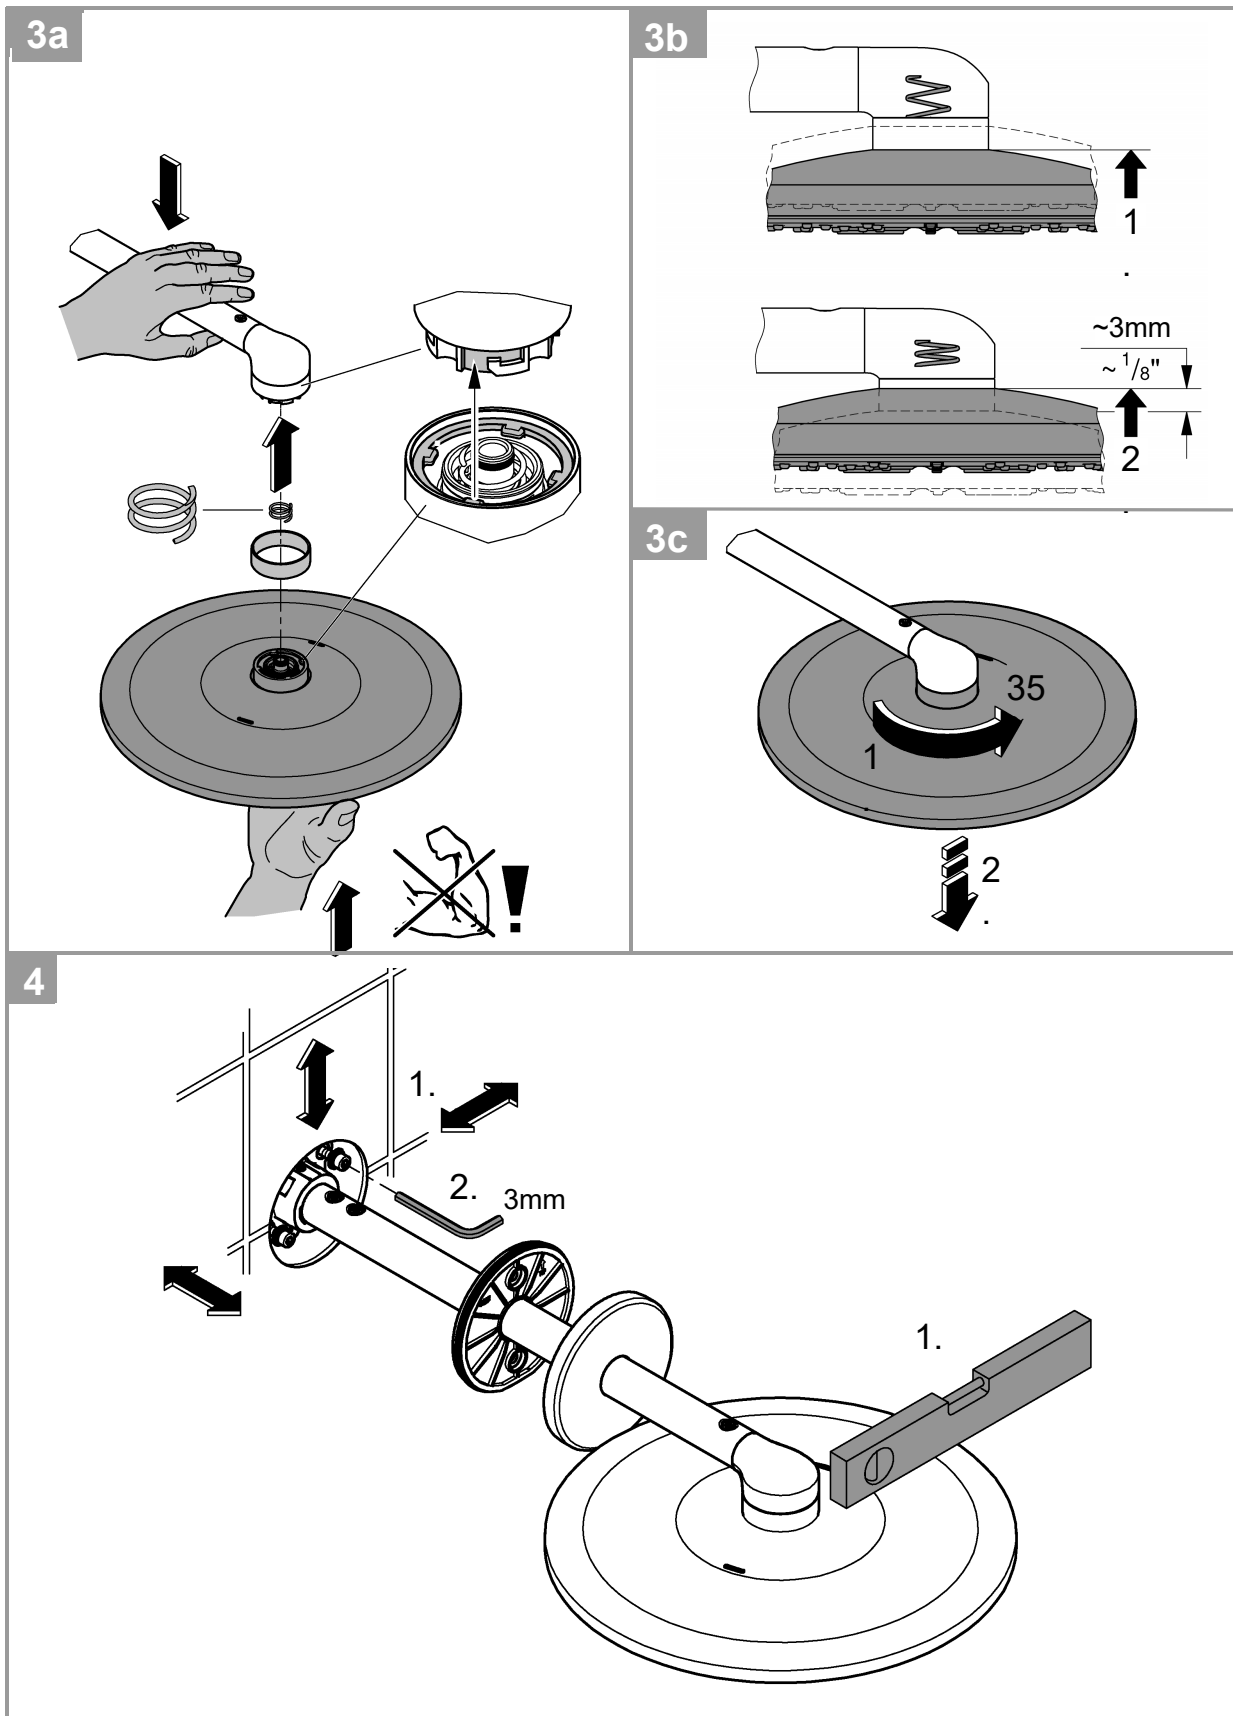

RAINSHOWER SMARTACTIVE  
ROUND WALL SHOWER  
MODEL # 26475A00

Product Specifications

Pure Freude  
an Wasser

GROHE

Product Description:

Rainshower SmartActive 310  
Head shower set 430 mm wall arm  
2 sprays consisting of:  
GROHE PureRain, ActiveRain  
horizontal 430 mm shower arm  
**GROHE DreamSpray** perfect spray pattern  
**GROHE StarLight** PVD Hard Graphite  
SpeedClean anti-lime system  
Inner WaterGuide for a longer life

Requires rough-in set 26 484 000 - to be ordered separately

Installation instructions

Diagram showing preparation steps and requirements:

- Water supply connection with a bucket and thermometer.
- Pressure requirements: **kPa** (MIN 150, MAX 500).
- Temperature requirements: **°C** (max. 70°, thumbs up icon, 60°).
- Tools: spirit level, Allen key, and utility knife.
- Wall structure diagram with a note: **300 kPa: !**

**1**

Diagram illustrating the first step of installation:

- Drilling a hole in the wall.
- Inserting a plug and a 5mm diameter anchor.
- Attaching the shower head to the wall.
- Warning: Do not use a hammer on the wall.

**2**

Diagram illustrating the second step of installation:

- Attaching the shower head to the wall.
- Inserting a 5mm diameter anchor.
- Warning: Do not use a hammer on the wall.