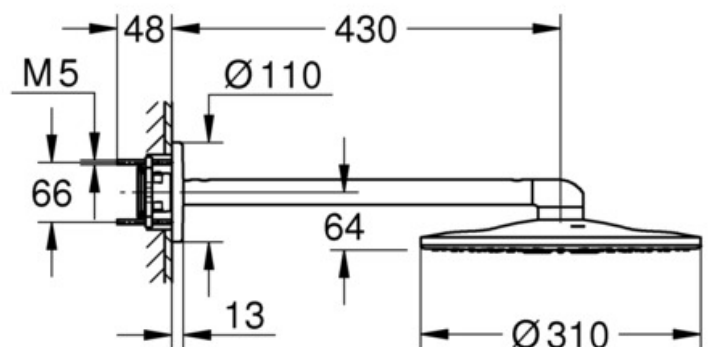

RAINSHOWER SMARTACTIVE  
ROUND WALL SHOWER  
MODEL # 26475A00

Product Specifications

Pure Freude  
an Wasser

GROHE

Product Description:

Rainshower SmartActive 310  
Head shower set 430 mm wall arm  
2 sprays consisting of:  
GROHE PureRain, ActiveRain  
horizontal 430 mm shower arm  
**GROHE DreamSpray** perfect spray pattern  
**GROHE StarLight** PVD Hard Graphite  
SpeedClean anti-lime system  
Inner WaterGuide for a longer life

Requires rough-in set 26 484 000 - to be ordered separately

Installation instructions

Diagram showing preparation steps and requirements:

- Water supply connection with a bucket and thermometer.
- Pressure requirements: **kPa** (MIN 150, MAX 500).
- Temperature requirements: **°C** (max. 70°, thumbs up icon, 60°).
- Tools: spirit level, Allen key, and utility knife.
- Wall structure diagram with a note: **300 kPa: !**

**1**

Diagram illustrating the first step of installation:

- Drilling a hole in the wall.
- Inserting a plug and a 5mm diameter anchor.
- Attaching the shower head to the wall.
- Warning: Do not use a hammer on the wall.

**2**

Diagram illustrating the second step of installation:

- Attaching the shower head to the wall.
- Inserting a 5mm diameter anchor.
- Warning: Do not use a hammer on the wall.