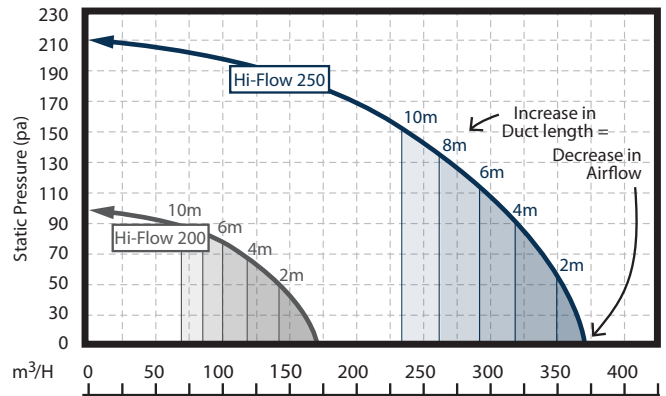

KADO

Kado Lux HiFlow 200 Exhaust Fan Round Matte White

2020356

SPECIFICATIONS

Recommended Use	Domestic, Hotel & Commercial
Material	ABS Plastic/Stainless Steel
Weight	2.1 kg
Exhaust	30w Side Ducted
Air Extraction	175 m³/h
Air Outlet Size	100 mm
Cutout Size	240mm Round
Min Install Depth	220 mm
Electrical Connection	Plug in (plug & lead included)
IP Rating	IPX4

WARRANTY

Warranty - Domestic Use	7 Years
Spare Parts & Labour	24 Months

Please refer to Warranty Page for full Terms and Conditions

*Airbus airflow data may vary depending on style of fascia used.

Dimensions are nominal measurements only.

CLEANING RECOMMENDATIONS:

We recommend the use of soapy water or approved cleaners. This product should not be cleaned with abrasive materials. Damage caused by any improper treatment is not covered by the product warranty. Refer to Warranty Conditions

Disclaimer: Products in this specification manual must by regulation be installed by licensed and registered trade people. The manufacturer/distributor reserves the right to vary specifications or delete models from their range without prior notification. Dimensions are nominal measurements only. Dimensions and set-outs listed are correct at time of publication however the manufacturer/distributor takes no responsibility for printing errors.

Published 04/08/2021

To see the complete Kado range go to www.reece.com.au/bathrooms