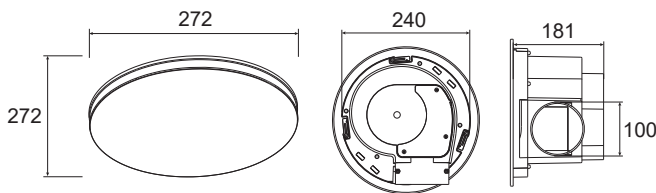

KADO

Kado Lux HiFlow 200 Exhaust Fan Round Matte White

2020356

SPECIFICATIONS

Recommended Use	Domestic, Hotel & Commercial
Material	ABS Plastic/Stainless Steel
Weight	2.1 kg
Exhaust	30w Side Ducted
Air Extraction	175 m³/h
Air Outlet Size	100 mm
Cutout Size	240mm Round
Min Install Depth	220 mm
Electrical Connection	Plug in (plug & lead included)
IP Rating	IPX4

WARRANTY

Warranty - Domestic Use	7 Years
Spare Parts & Labour	24 Months

Please refer to Warranty Page for full Terms and Conditions

*Airbus airflow data may vary depending on style of fascia used.

Dimensions are nominal measurements only.

CLEANING RECOMMENDATIONS:

We recommend the use of soapy water or approved cleaners. This product should not be cleaned with abrasive materials. Damage caused by any improper treatment is not covered by the product warranty. Refer to Warranty Conditions

Disclaimer: Products in this specification manual must by regulation be installed by licensed and registered trade people. The manufacturer/distributor reserves the right to vary specifications or delete models from their range without prior notification. Dimensions are nominal measurements only. Dimensions and set-outs listed are correct at time of publication however the manufacturer/distributor takes no responsibility for printing errors.

Published 04/08/2021

To see the complete Kado range go to www.reece.com.au/bathrooms