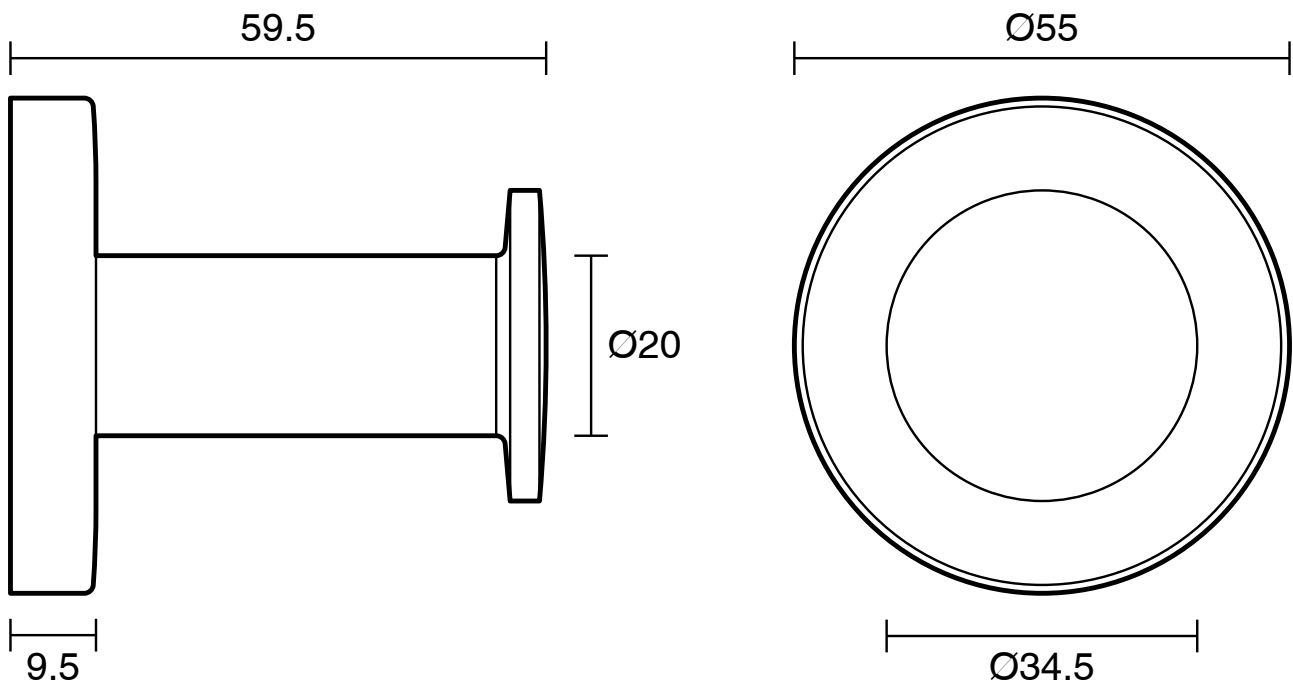

Roca Ona Robe Hook Matte Black

15048

SPECIFICATIONS	
Recommended Use	Domestic;Commercial;Hotel
Colour Category	Black
Colour Finish	Matte Black
Primary Material	Brass
WARRANTY	
Replacement Only - Domestic Use	15
Parts Replacement Only	1
<i>Please refer to Warranty Page for full Terms and Conditions</i>	