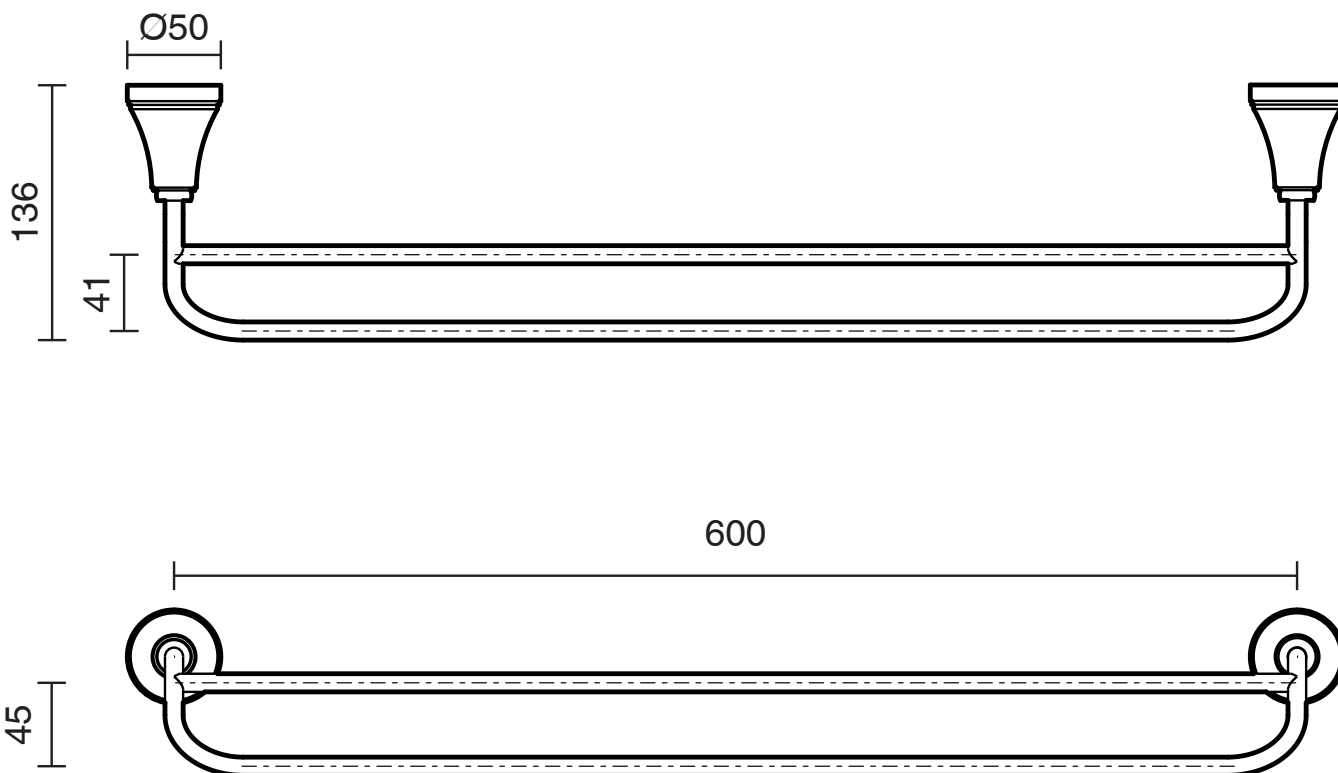

KADO

Kado Era Double Towel Rail 600mm Brass Gold

9507718

SPECIFICATIONS

Recommended Use	Domestic, Hotel & Commercial
Colour	Brass Gold
Material	Zinc/Steel

WARRANTY

Replacement Only - Domestic Use	10 Years
Parts Replacement Only	12 Months

Please refer to Warranty Page for full Terms and Conditions

Dimensions are nominal measurements only.

CLEANING RECOMMENDATIONS:

We recommend the use of soapy water or approved cleaners. This product should not be cleaned with abrasive materials. Damage caused by any improper treatment is not covered by the product warranty. Refer to Warranty Conditions

Disclaimer: Products in this specification manual must by regulation be installed by licensed and registered trade people. The manufacturer/distributor reserves the right to vary specifications or delete models from their range without prior notification. Dimensions are nominal measurements only. Dimensions and set-outs listed are correct at time of publication however the manufacturer/distributor takes no responsibility for printing errors.

Published 12/10/2023

To see the complete Kado range go to www.reece.com.au