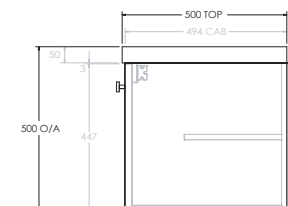

KADO

ERA ALL DOOR - 50MM BENCHTOP (BOTH ENDS CURVED)

750mm

Front View

Top View

Side View

900mm

Front View

Top View

Side View

1200mm Centre

Front View

Top View

Side View

1200mm Offset (Available as Left or Right hand offset)

Front View

Top View

Side View

1500mm Centre

Front View

Top View

Side View