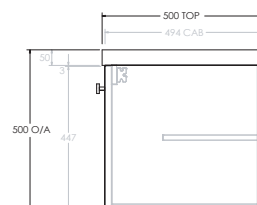

To see the complete KADO range go to www.reece.com.au/bathrooms

STANDARD SIZES	750mm	900mm	1200mm	1500mm	1800mm
Width (mm)	750	900	1200	1500	1800
Depth (mm)	500	500	500	500	500
Wall Hung Height (mm)	500	500	500	500	500
Number of Doors (Including Curved End Doors)	3	4	4	5	6
Basin Configurations	Centre	Centre	Centre/Offset	Centre/Offset/ Double	Centre/Offset/ Double

ERA ALL DOOR - 50MM BENCHTOP (BOTH ENDS CURVED)

1500mm Double

Front View

Top View

Side View

1500mm Offset (Available as Left or Right hand offset)

Front View

Top View

Side View

1800mm Centre

Front View

Top View

Side View

1800mm Double

Front View

Top View

Side View

1800mm Offset (Available as Left or Right hand offset)

Front View

Top View

Side View