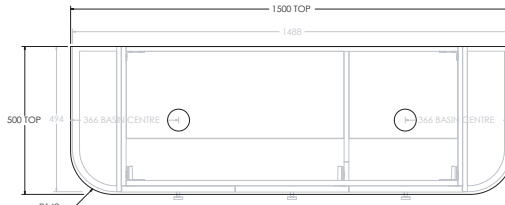

Front View

Top View

Side View

1200mm Centre

Front View

Top View

Side View

1200mm Offset (Available as Left or Right hand offset)

Front View

Top View

Side View

1500mm Centre

Front View

Top View

Side View

KADO

ERA ALL DOOR - 50MM BENCHTOP (BOTH ENDS CURVED)

1500mm Double

Front View

Top View

Side View

1500mm Offset (Available as Left or Right hand offset)

Front View

Top View

Side View

1800mm Centre

Front View

Top View

Side View

1800mm Double

Front View

Top View