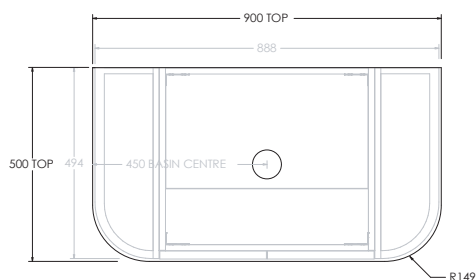

To see the complete KADO range go to www.reece.com.au/bathrooms

STANDARD SIZES	750mm	900mm	1200mm	1500mm	1800mm
Width (mm)	750	900	1200	1500	1800
Depth (mm)	500	500	500	500	500
Wall Hung Height (mm)	500	500	500	500	500
Number of Doors (Including Curved End Doors)	3	4	4	5	6
Basin Configurations	Centre	Centre	Centre/Offset	Centre/Offset/ Double	Centre/Offset/ Double

Tech Page Version 1

KADO

ERA ALL DOOR - 50MM BENCHTOP (BOTH ENDS CURVED)

750mm

Front View

Top View

Side View

900mm

Front View

Top View

Side View

1200mm Centre

Front View

Top View

Side View

1200mm Offset (Available as Left or Right hand offset)

ERA ALL DOOR - 50MM BENCHTOP (BOTH ENDS CURVED)

1500mm Double

Front View

Top View

Side View

1500mm Offset (Available as Left or Right hand offset)

Front View

Top View