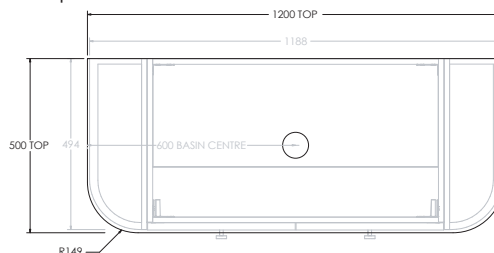

Tech Page Version 1

KADO

ERA ALL DOOR - 50MM BENCHTOP (BOTH ENDS CURVED)

750mm

Front View

Top View

Side View

900mm

Front View

Top View

Side View

1200mm Centre

Front View

Top View

Side View

1200mm Offset (Available as Left or Right hand offset)

Front View

Top View

Side View

1500mm Centre

Front View

Top View

Side View

KADO

ERA ALL DOOR - 50MM BENCHTOP (BOTH ENDS CURVED)

1500mm Double

Front View

Top View

Side View

1500mm Offset (Available as Left or Right hand offset)

Front View

Top View