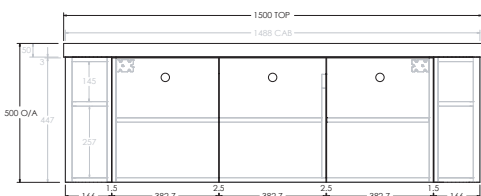

To see the complete KADO range go to www.reece.com.au/bathrooms

STANDARD SIZES	750mm	900mm	1200mm	1500mm	1800mm
Width (mm)	750	900	1200	1500	1800
Depth (mm)	500	500	500	500	500
Wall Hung Height (mm)	500	500	500	500	500
Number of Doors (Including Curved End Doors)	3	4	4	5	6
Basin Configurations	Centre	Centre	Centre/Offset	Centre/Offset/ Double	Centre/Offset/ Double

ERA ALL DOOR - 50MM BENCHTOP (BOTH ENDS CURVED)

1500mm Double

Front View

Top View

Side View

1500mm Offset (Available as Left or Right hand offset)

Front View

Top View

Side View

1800mm Centre

Front View

Top View

Side View

1800mm Double

Front View

Top View

Side View

1800mm Offset (Available as Left or Right hand offset)

Front View

Top View

Side View