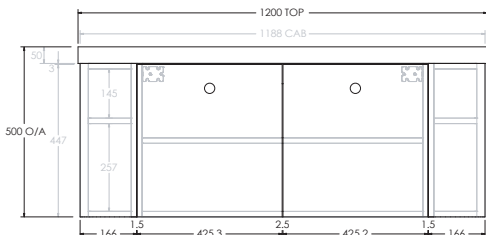

To see the complete KADO range go to www.reece.com.au/bathrooms

STANDARD SIZES	750mm	900mm	1200mm	1500mm	1800mm
Width (mm)	750	900	1200	1500	1800
Depth (mm)	500	500	500	500	500
Wall Hung Height (mm)	500	500	500	500	500
Number of Doors (Including Curved End Doors)	3	4	4	5	6
Basin Configurations	Centre	Centre	Centre/Offset	Centre/Offset/ Double	Centre/Offset/ Double

Front View

Top View

Side View

1200mm Centre

Front View

Top View

Side View

1200mm Offset (Available as Left or Right hand offset)

ERA ALL DOOR - 50MM BENCHTOP (BOTH ENDS CURVED)

1500mm Double

Front View

Top View

Side View

1500mm Offset (Available as Left or Right hand offset)

Front View

Top View

Side View

1800mm Centre

Front View

Top View

Side View

1800mm Double

Front View

Top View