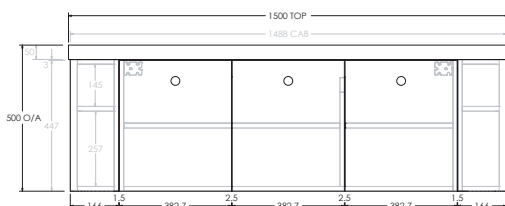

Front View

Top View

Side View

1200mm Centre

Front View

Top View

Side View

1200mm Offset (Available as Left or Right hand offset)

Front View

Top View

Side View

1500mm Centre

Front View

Top View

Side View

KADO

ERA ALL DOOR - 50MM BENCHTOP (BOTH ENDS CURVED)

1500mm Double

Front View

Top View

Side View

1500mm Offset (Available as Left or Right hand offset)

Front View

Top View

Side View

1800mm Centre

Front View

Top View

Side View

1800mm Double

Front View

Top View