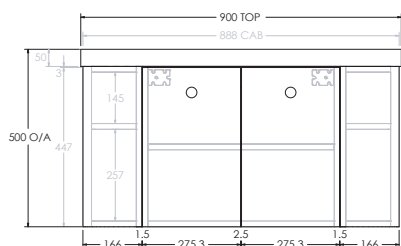

To see the complete KADO range go to www.reece.com.au/bathrooms

STANDARD SIZES	750mm	900mm	1200mm	1500mm	1800mm
Width (mm)	750	900	1200	1500	1800
Depth (mm)	500	500	500	500	500
Wall Hung Height (mm)	500	500	500	500	500
Number of Doors (Including Curved End Doors)	3	4	4	5	6
Basin Configurations	Centre	Centre	Centre/Offset	Centre/Offset/ Double	Centre/Offset/ Double

Tech Page Version 1

KADO

ERA ALL DOOR - 50MM BENCHTOP (BOTH ENDS CURVED)

750mm

Front View

Top View

Side View

900mm

Front View

Top View

Side View

1200mm Centre

Front View

Top View

Side View

1200mm Offset (Available as Left or Right hand offset)

Side View

1800mm Offset (Available as Left or Right hand offset)

Front View

Top View

Side View