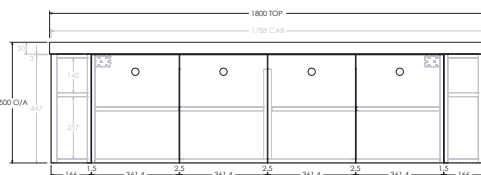

To see the complete KADO range go to www.reece.com.au/bathrooms

STANDARD SIZES	750mm	900mm	1200mm	1500mm	1800mm
Width (mm)	750	900	1200	1500	1800
Depth (mm)	500	500	500	500	500
Wall Hung Height (mm)	500	500	500	500	500
Number of Doors (Including Curved End Doors)	3	4	4	5	6
Basin Configurations	Centre	Centre	Centre/Offset	Centre/Offset/ Double	Centre/Offset/ Double

ERA ALL DOOR - 50MM BENCHTOP (BOTH ENDS CURVED)

1500mm Double

Front View

Top View

Side View

1500mm Offset (Available as Left or Right hand offset)

Front View

Top View

Side View

1800mm Centre

Front View

Top View

Side View

1800mm Double

Front View

Top View

Side View

1800mm Offset (Available as Left or Right hand offset)

Front View

Top View

Side View