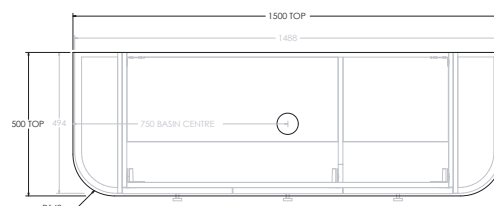

Front View

Top View

Side View

1200mm Centre

Front View

Top View

Side View

1200mm Offset (Available as Left or Right hand offset)

Front View

Top View

Side View

1500mm Centre

Front View

Top View

Side View

KADO

ERA ALL DOOR - 50MM BENCHTOP (BOTH ENDS CURVED)

1500mm Double

Front View

Top View

Side View

1500mm Offset (Available as Left or Right hand offset)

Front View

Top View

Side View

1800mm Centre

Front View

Top View

Side View

1800mm Double

Front View

Top View