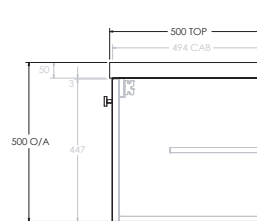

To see the complete KADO range go to www.reece.com.au/bathrooms

STANDARD SIZES	750mm	900mm	1200mm	1500mm	1800mm
Width (mm)	750	900	1200	1500	1800
Depth (mm)	500	500	500	500	500
Wall Hung Height (mm)	500	500	500	500	500
Number of Doors (Including Curved End Doors)	3	4	4	5	6
Basin Configurations	Centre	Centre	Centre/Offset	Centre/Offset/ Double	Centre/Offset/ Double

ERA ALL DOOR - 50MM BENCHTOP (BOTH ENDS CURVED)

1500mm Double

Front View

Top View

Side View

1500mm Offset (Available as Left or Right hand offset)

Front View

Top View

Side View

1800mm Centre

Front View

Top View

Side View

1800mm Double

Front View

Top View

Side View

1800mm Offset (Available as Left or Right hand offset)

Front View

Top View

Side View