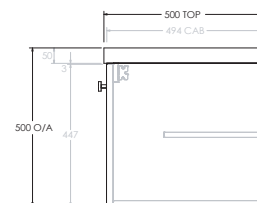

Front View

Top View

Side View

1200mm Centre

Front View

Top View

Side View

1200mm Offset (Available as Left or Right hand offset)

ERA ALL DOOR - 50MM BENCHTOP (BOTH ENDS CURVED)

1500mm Double

Front View

Top View

Side View

1500mm Offset (Available as Left or Right hand offset)

Front View

Top View

Side View

1800mm Centre

Front View

Top View

Side View

1800mm Double

Front View

Top View

Side View

1800mm Offset (Available as Left or Right hand offset)

Front View

Top View

Side View