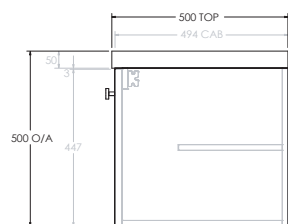

KADO

ERA ALL DOOR - 50MM BENCHTOP (BOTH ENDS CURVED)

750mm

Front View

Top View

Side View

900mm

Front View

Top View

Side View

1200mm Centre

Front View

Top View

Side View

1200mm Offset (Available as Left or Right hand offset)

Front View

Top View

Side View

1500mm Centre

Front View

Top View

Side View