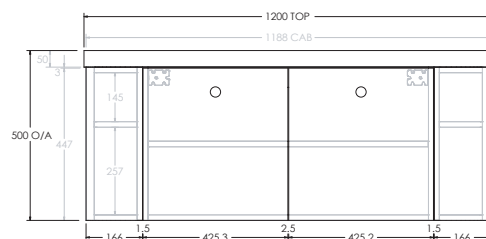

1200mm Offset (Available as Left or Right hand offset)

Front View