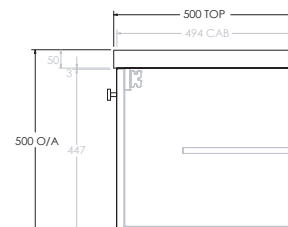

To see the complete KADO range go to www.reece.com.au/bathrooms

STANDARD SIZES	750mm	900mm	1200mm	1500mm	1800mm
Width (mm)	750	900	1200	1500	1800
Depth (mm)	500	500	500	500	500
Wall Hung Height (mm)	500	500	500	500	500
Number of Doors (Including Curved End Doors)	3	4	4	5	6
Basin Configurations	Centre	Centre	Centre/Offset	Centre/Offset/ Double	Centre/Offset/ Double

Tech Page Version 1

KADO

ERA ALL DOOR - 50MM BENCHTOP (BOTH ENDS CURVED)

750mm

Front View

Top View

Side View

900mm

Front View

Top View

Side View

1200mm Centre

Front View

Top View

Side View

1200mm Offset (Available as Left or Right hand offset)

Side View

1800mm Offset (Available as Left or Right hand offset)

Front View

Top View

Side View