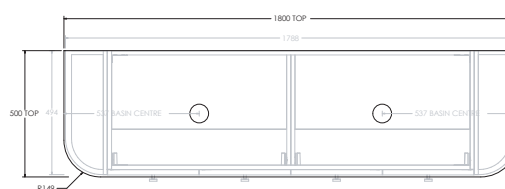

To see the complete KADO range go to www.reece.com.au/bathrooms

STANDARD SIZES	750mm	900mm	1200mm	1500mm	1800mm
Width (mm)	750	900	1200	1500	1800
Depth (mm)	500	500	500	500	500
Wall Hung Height (mm)	500	500	500	500	500
Number of Doors (Including Curved End Doors)	3	4	4	5	6
Basin Configurations	Centre	Centre	Centre/Offset	Centre/Offset/ Double	Centre/Offset/ Double

ERA ALL DOOR - 50MM BENCHTOP (BOTH ENDS CURVED)

1500mm Double

Front View

Top View

Side View

1500mm Offset (Available as Left or Right hand offset)

Front View

Top View

Side View

1800mm Centre

Front View

Top View

Side View

1800mm Double

Front View

Top View

Side View

1800mm Offset (Available as Left or Right hand offset)

Front View

Top View

Side View