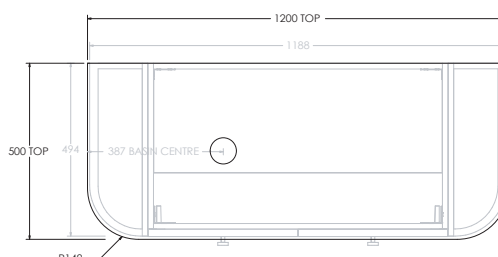

Tech Page Version 1

KADO

ERA ALL DOOR - 50MM BENCHTOP (BOTH ENDS CURVED)

750mm

Front View

Top View

Side View

900mm

Front View

Top View

Side View

1200mm Centre

Front View

Top View

Side View

1200mm Offset (Available as Left or Right hand offset)

Front View

Top View

Side View

1500mm Centre

Front View

Top View

Side View

KADO

ERA ALL DOOR - 50MM BENCHTOP (BOTH ENDS CURVED)

1500mm Double

Front View

Top View

Side View

1500mm Offset (Available as Left or Right hand offset)

Front View

Top View