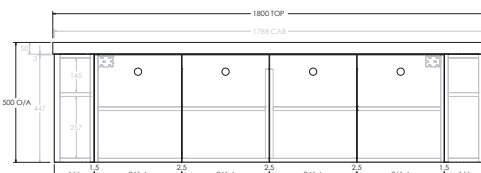

To see the complete KADO range go to www.reece.com.au/bathrooms

STANDARD SIZES	750mm	900mm	1200mm	1500mm	1800mm
Width (mm)	750	900	1200	1500	1800
Depth (mm)	500	500	500	500	500
Wall Hung Height (mm)	500	500	500	500	500
Number of Doors (Including Curved End Doors)	3	4	4	5	6
Basin Configurations	Centre	Centre	Centre/Offset	Centre/Offset/ Double	Centre/Offset/ Double

ERA ALL DOOR - 50MM BENCHTOP (BOTH ENDS CURVED)

1500mm Double

Front View

Top View

Side View

1500mm Offset (Available as Left or Right hand offset)

Front View

Top View

Side View

1800mm Centre

Front View

Top View

Side View

1800mm Double

Front View

Top View

Side View

1800mm Offset (Available as Left or Right hand offset)

Front View

Top View

Side View