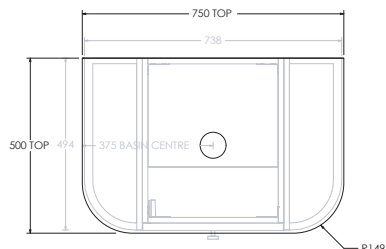

To see the complete KADO range go to www.reece.com.au/bathrooms

STANDARD SIZES	750mm	900mm	1200mm	1500mm	1800mm
Width (mm)	750	900	1200	1500	1800
Depth (mm)	500	500	500	500	500
Wall Hung Height (mm)	500	500	500	500	500
Number of Doors (Including Curved End Doors)	3	4	4	5	6
Basin Configurations	Centre	Centre	Centre/Offset	Centre/Offset/ Double	Centre/Offset/ Double

Tech Page Version 1

KADO

ERA ALL DOOR - 50MM BENCHTOP (BOTH ENDS CURVED)

750mm

Front View

Top View

Side View

900mm

Front View

Top View

Side View

1200mm Centre

Front View

Top View

Side View

1200mm Offset (Available as Left or Right hand offset)

ERA ALL DOOR - 50MM BENCHTOP (BOTH ENDS CURVED)

1500mm Double

Front View

Top View

Side View

1500mm Offset (Available as Left or Right hand offset)

Front View

Top View