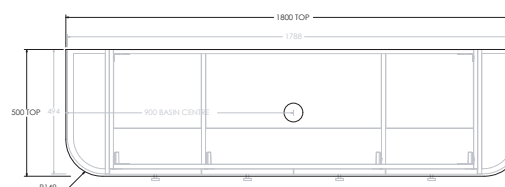

To see the complete KADO range go to www.reece.com.au/bathrooms

STANDARD SIZES	750mm	900mm	1200mm	1500mm	1800mm
Width (mm)	750	900	1200	1500	1800
Depth (mm)	500	500	500	500	500
Wall Hung Height (mm)	500	500	500	500	500
Number of Doors (Including Curved End Doors)	3	4	4	5	6
Basin Configurations	Centre	Centre	Centre/Offset	Centre/Offset/ Double	Centre/Offset/ Double

ERA ALL DOOR - 50MM BENCHTOP (BOTH ENDS CURVED)

1500mm Double

Front View

Top View

Side View

1500mm Offset (Available as Left or Right hand offset)

Front View

Top View

Side View

1800mm Centre

Front View

Top View

Side View

1800mm Double

Front View

Top View

Side View

1800mm Offset (Available as Left or Right hand offset)

Front View

Top View

Side View