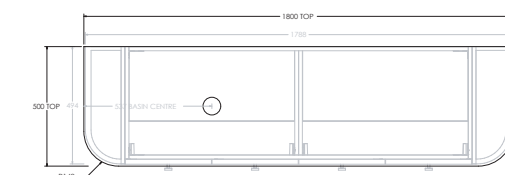

To see the complete KADO range go to www.reece.com.au/bathrooms

STANDARD SIZES	750mm	900mm	1200mm	1500mm	1800mm
Width (mm)	750	900	1200	1500	1800
Depth (mm)	500	500	500	500	500
Wall Hung Height (mm)	500	500	500	500	500
Number of Doors (Including Curved End Doors)	3	4	4	5	6
Basin Configurations	Centre	Centre	Centre/Offset	Centre/Offset/ Double	Centre/Offset/ Double

ERA ALL DOOR - 50MM BENCHTOP (BOTH ENDS CURVED)

1500mm Double

Front View

Top View

Side View

1500mm Offset (Available as Left or Right hand offset)

Front View

Top View

Side View

1800mm Centre

Front View

Top View

Side View

1800mm Double

Front View

Top View

Side View

1800mm Offset (Available as Left or Right hand offset)

Front View

Top View

Side View