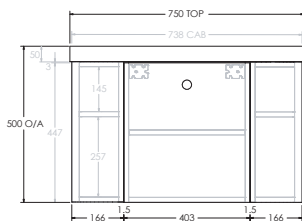

To see the complete KADO range go to www.reece.com.au/bathrooms

STANDARD SIZES	750mm	900mm	1200mm	1500mm	1800mm
Width (mm)	750	900	1200	1500	1800
Depth (mm)	500	500	500	500	500
Wall Hung Height (mm)	500	500	500	500	500
Number of Doors (Including Curved End Doors)	3	4	4	5	6
Basin Configurations	Centre	Centre	Centre/Offset	Centre/Offset/ Double	Centre/Offset/ Double

Tech Page Version 1

KADO

ERA ALL DOOR - 50MM BENCHTOP (BOTH ENDS CURVED)

750mm

Front View

Top View

Side View

900mm

Front View

Top View

Side View

1200mm Centre

Front View

Top View

Side View

1200mm Offset (Available as Left or Right hand offset)

Side View

1800mm Offset (Available as Left or Right hand offset)

Front View

Top View

Side View