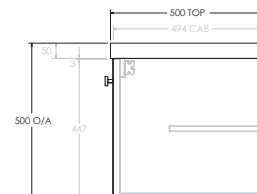

To see the complete KADO range go to www.reece.com.au/bathrooms

STANDARD SIZES	750mm	900mm	1200mm	1500mm	1800mm
Width (mm)	750	900	1200	1500	1800
Depth (mm)	500	500	500	500	500
Wall Hung Height (mm)	500	500	500	500	500
Number of Doors (Including Curved End Doors)	3	4	4	5	6
Basin Configurations	Centre	Centre	Centre/Offset	Centre/Offset/ Double	Centre/Offset/ Double

ERA ALL DOOR - 50MM BENCHTOP (BOTH ENDS CURVED)

1500mm Double

Front View

Top View

Side View

1500mm Offset (Available as Left or Right hand offset)

Front View

Top View

Side View

1800mm Centre

Front View

Top View

Side View

1800mm Double

Front View

Top View

Side View

1800mm Offset (Available as Left or Right hand offset)

Front View

Top View

Side View