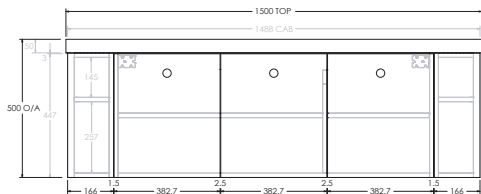

Front View

Top View

Side View

1200mm Centre

Front View

Top View

Side View

1200mm Offset (Available as Left or Right hand offset)

Front View

Top View

Side View

1500mm Centre

Front View

Top View

Side View

KADO

ERA ALL DOOR - 50MM BENCHTOP (BOTH ENDS CURVED)

1500mm Double

Front View

Top View

Side View

1500mm Offset (Available as Left or Right hand offset)

Front View

Top View

Side View

1800mm Centre

Front View

Top View

Side View

1800mm Double

Front View

Top View