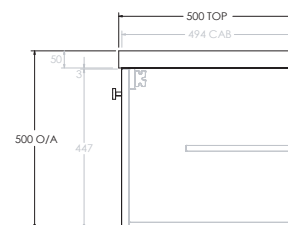

To see the complete KADO range go to www.reece.com.au/bathrooms

STANDARD SIZES	750mm	900mm	1200mm	1500mm	1800mm
Width (mm)	750	900	1200	1500	1800
Depth (mm)	500	500	500	500	500
Wall Hung Height (mm)	500	500	500	500	500
Number of Doors (Including Curved End Doors)	3	4	4	5	6
Basin Configurations	Centre	Centre	Centre/Offset	Centre/Offset/ Double	Centre/Offset/ Double

Tech Page Version 1

KADO

ERA ALL DOOR - 50MM BENCHTOP (BOTH ENDS CURVED)

750mm

Front View

Top View

Side View

900mm

Front View

Top View

Side View

1200mm Centre

Front View

Top View

Side View

1200mm Offset (Available as Left or Right hand offset)

Side View

1800mm Offset (Available as Left or Right hand offset)

Front View

Top View

Side View