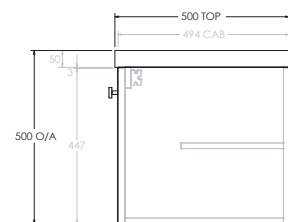

To see the complete KADO range go to www.reece.com.au/bathrooms

STANDARD SIZES	750mm	900mm	1200mm	1500mm	1800mm
Width (mm)	750	900	1200	1500	1800
Depth (mm)	500	500	500	500	500
Wall Hung Height (mm)	500	500	500	500	500
Number of Doors (Including Curved End Doors)	3	4	4	5	6
Basin Configurations	Centre	Centre	Centre/Offset	Centre/Offset/ Double	Centre/Offset/ Double

Front View

Top View

Side View

1200mm Centre

Front View

Top View

Side View

1200mm Offset (Available as Left or Right hand offset)

ERA ALL DOOR - 50MM BENCHTOP (BOTH ENDS CURVED)

1500mm Double

Front View

Top View

Side View

1500mm Offset (Available as Left or Right hand offset)

Front View

Top View

Side View

1800mm Offset (Available as Left or Right hand offset)

Front View

Top View

Side View