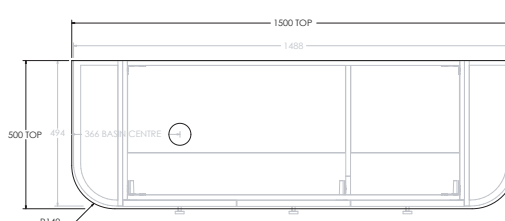

Front View

Top View

Side View

1200mm Centre

Front View

Top View

Side View

1200mm Offset (Available as Left or Right hand offset)

ERA ALL DOOR - 50MM BENCHTOP (BOTH ENDS CURVED)

1500mm Double

Front View

Top View

Side View

1500mm Offset (Available as Left or Right hand offset)

Front View

Top View

Side View

1800mm Centre

Front View

Top View

Side View

1800mm Double

Front View

Top View

Side View

1800mm Offset (Available as Left or Right hand offset)

Front View

Top View

Side View