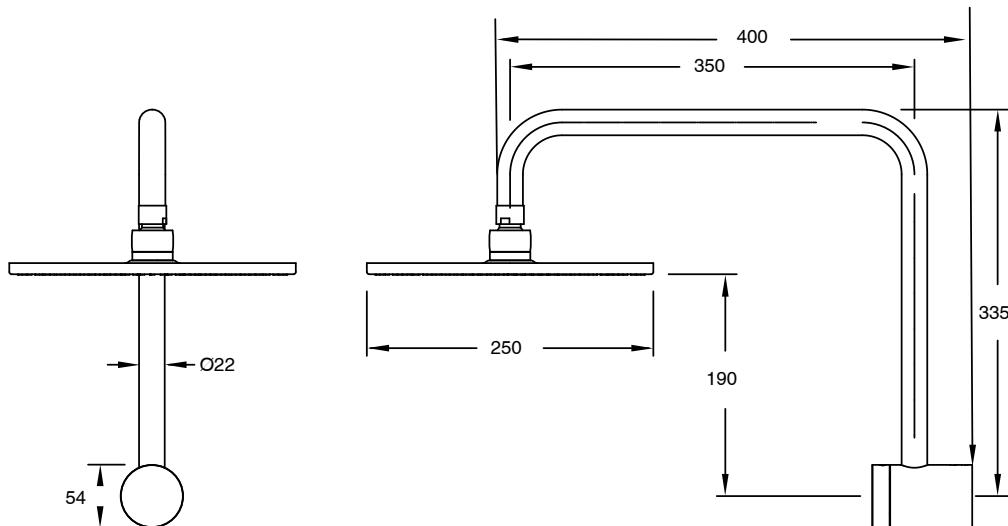

SUSSEX

Sussex Pure Hi-Rise Shower Square with 250mm Shower Head PVD Matte Black (3 Star)

9511471

SPECIFICATIONS	
Recommended Use	Residential;Commercial
Colour Finish	Matte Black
Primary Material	DR Brass
Recommended Pressure Range	150 - 500 kPa as per AS3500
Max Continuous Working Temperature (deg C)	65
Min Continuous Working Temperature (deg C)	1
WARRANTY	
Residential Use (Years)	40
Commercial Use (Years)	10
<i>Please refer to Sussex Warranty page for full Terms and Conditions</i>	

Disclaimer: Products in this specification manual must by regulation be installed by licensed and registered trade people. The manufacturer/distributor reserves the right to vary specifications or delete models from their range without prior notification. Dimensions are nominal measurements only. Dimensions and set-outs listed are correct at time of publication however the manufacturer/distributor takes no responsibility for printing errors.