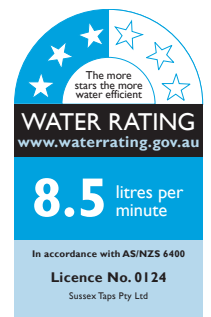

SUSSEX

Sussex Pure Hi-Rise Shower Square with 250mm Shower Head PVD Matte Black (3 Star)

9511471

SPECIFICATIONS	
Recommended Use	Residential;Commercial
Colour Finish	Matte Black
Primary Material	DR Brass
Recommended Pressure Range	150 - 500 kPa as per AS3500
Max Continuous Working Temperature (deg C)	65
Min Continuous Working Temperature (deg C)	1
WARRANTY	
Residential Use (Years)	40
Commercial Use (Years)	10
<i>Please refer to Sussex Warranty page for full Terms and Conditions</i>	