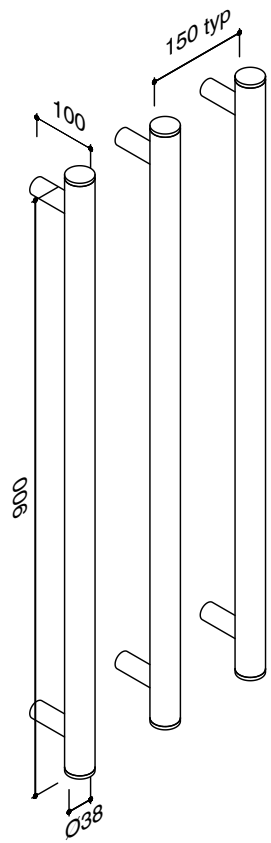

Milli Mood Edit Vertical Triple Heated Towel Rail 900 x 38mm Rose Gold

2299134

SPECIFICATIONS

Recommended Use	Domestic, Hotel & Commercial
Colour	Rose Gold
Material	Copper Tube
Electrical Connection	Hardwired
Electrical Connection Position	Bottom Bracket
Heating Method	Water Filled
Power Wattage	20 W
Voltage	240 Volts
IP Rating	IPX5

WARRANTY

Warranty - Domestic Use	10 Years
Spare Parts & Labour	12 Months

Please refer to Warranty Page for full Terms and Conditions

Dimensions are nominal measurements only.

CLEANING RECOMMENDATIONS:

We recommend the use of a soft dry cloth. This product should not be cleaned with abrasive materials or cleaning agents. Damage caused by improper treatment is not covered by the product warranty - refer to warranty conditions.

Disclaimer: Products in this specification manual must by regulation be installed by licensed and registered trade people. The manufacturer/distributor reserves the right to vary specifications or delete models from their range without prior notification. Dimensions are nominal measurements only. Dimensions and set-outs listed are correct at time of publication however the manufacturer/distributor takes no responsibility for printing errors.

Published 24/02/2023

To see the complete Milli range go to www.reece.com.au/bathrooms