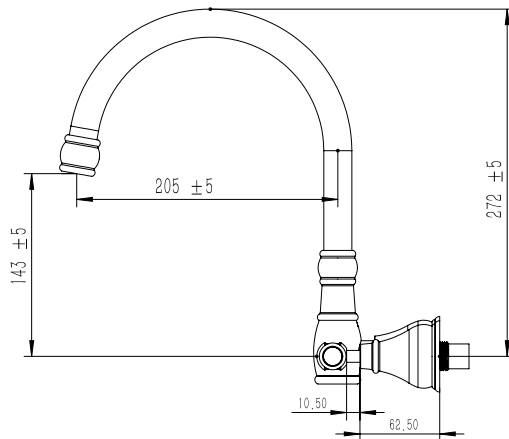

Milli Voir Wall Kitchen Set Lever Handle with Porcelain Handles Brushed Gunmetal (4 Star)

2265555

SPECIFICATIONS

Recommended Use	Domestic, hotel and commercial
Colour	Gunmetal
Material	DR Brass
Recommended Pressure Range	150 - 500 kPa
Max Continuous Working Pressure	500 kPa
Max Continuous Working Temperature	80 deg C
Suitable for Storage Tank Hot Water	Yes
Suitable for Continuous Flow Hot Water	Yes
Suitable for Gravity Feed Hot Water	No

WARRANTY

Warranty - Domestic Use	15 Years
Spare Parts & Labour	12 Months

Please refer to Warranty Page for full Terms and Conditions

Dimensions are nominal measurements only.

CLEANING RECOMMENDATIONS:

We recommend the use of soapy water or approved cleaners. This product should not be cleaned with abrasive materials. Damage caused by any improper treatment is not covered by the product warranty. Refer to Warranty Conditions

Disclaimer: Products in this specification manual must by regulation be installed by licensed and registered trade people. The manufacturer/distributor reserves the right to vary specifications or delete models from their range without prior notification. Dimensions are nominal measurements only. Dimensions and set-outs listed are correct at time of publication however the manufacturer/distributor takes no responsibility for printing errors.

Published 01/06/2020

To see the complete Milli range go to www.reece.com.au