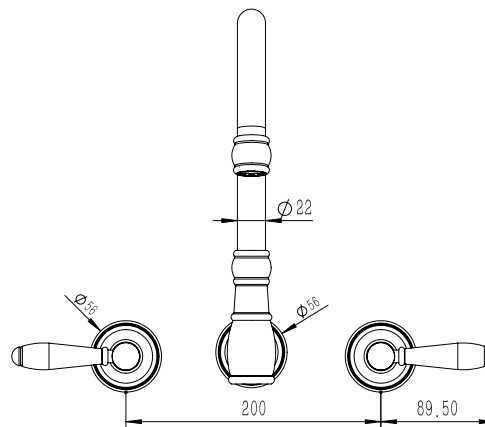

Milli Voir Wall Kitchen Set Lever Handle with Porcelain Handles Brushed Gunmetal (4 Star)

2265555

SPECIFICATIONS

Recommended Use	Domestic, hotel and commercial
Colour	Gunmetal
Material	DR Brass
Recommended Pressure Range	150 - 500 kPa
Max Continuous Working Pressure	500 kPa
Max Continuous Working Temperature	80 deg C
Suitable for Storage Tank Hot Water	Yes
Suitable for Continuous Flow Hot Water	Yes
Suitable for Gravity Feed Hot Water	No

WARRANTY

Warranty - Domestic Use	15 Years
Spare Parts & Labour	12 Months

Please refer to Warranty Page for full Terms and Conditions

Dimensions are nominal measurements only.

CLEANING RECOMMENDATIONS:

We recommend the use of soapy water or approved cleaners. This product should not be cleaned with abrasive materials. Damage caused by any improper treatment is not covered by the product warranty. Refer to Warranty Conditions

Disclaimer: Products in this specification manual must by regulation be installed by licensed and registered trade people. The manufacturer/distributor reserves the right to vary specifications or delete models from their range without prior notification. Dimensions are nominal measurements only. Dimensions and set-outs listed are correct at time of publication however the manufacturer/distributor takes no responsibility for printing errors.

Published 01/06/2020

To see the complete Milli range go to www.reece.com.au