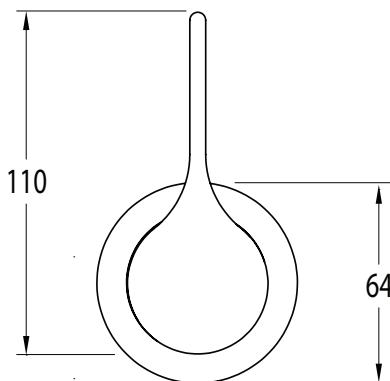

Milli Oria Shower/Bath Wall Mixer PVD Brushed Gunmetal

2265619

SPECIFICATIONS

Recommended Use	Domestic, Hotel & Commercial
Colour	Gunmetal
Finish	Brushed
Material	Brass
Recommended Pressure Range	250-500kPa
Maximum Continuous Working Temperature	65 deg C
Suitable for Storage Tank Hot Water	Yes
Suitable for Continuous Flow Hot Water	Yes
Suitable for Gravity Feed Hot Water	No

WARRANTY

Warranty - Domestic Use	15 Years
Spare Parts & Labour	12 Months

Please refer to Warranty Page for full Terms and Conditions

Dimensions are nominal measurements only.

CLEANING RECOMMENDATIONS:

We recommend the use of soapy water or approved cleaners. This product should not be cleaned with abrasive materials. Damage caused by any improper treatment is not covered by the product warranty. Refer to Warranty Conditions

Disclaimer: Products in this specification manual must by regulation be installed by licensed and registered trade people. The manufacturer/distributor reserves the right to vary specifications or delete models from their range without prior notification. Dimensions are nominal measurements only. Dimensions and set-outs listed are correct at time of publication however the manufacturer/distributor takes no responsibility for printing errors.

Published 02/07/2021

To see the complete Milli range go to www.reece.com.au