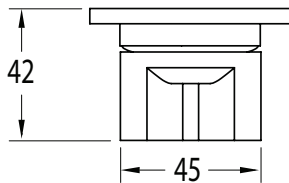

Milli Oria Shower/Bath Wall Mixer PVD Brushed Gunmetal

2265619

SPECIFICATIONS

Recommended Use	Domestic, Hotel & Commercial
Colour	Gunmetal
Finish	Brushed
Material	Brass
Recommended Pressure Range	250-500kPa
Maximum Continuous Working Temperature	65 deg C
Suitable for Storage Tank Hot Water	Yes
Suitable for Continuous Flow Hot Water	Yes
Suitable for Gravity Feed Hot Water	No

WARRANTY

Warranty - Domestic Use	15 Years
Spare Parts & Labour	12 Months

Please refer to Warranty Page for full Terms and Conditions

Dimensions are nominal measurements only.

CLEANING RECOMMENDATIONS:

We recommend the use of soapy water or approved cleaners. This product should not be cleaned with abrasive materials. Damage caused by any improper treatment is not covered by the product warranty. Refer to Warranty Conditions

Disclaimer: Products in this specification manual must by regulation be installed by licensed and registered trade people. The manufacturer/distributor reserves the right to vary specifications or delete models from their range without prior notification. Dimensions are nominal measurements only. Dimensions and set-outs listed are correct at time of publication however the manufacturer/distributor takes no responsibility for printing errors.

Published 02/07/2021

To see the complete Milli range go to www.reece.com.au