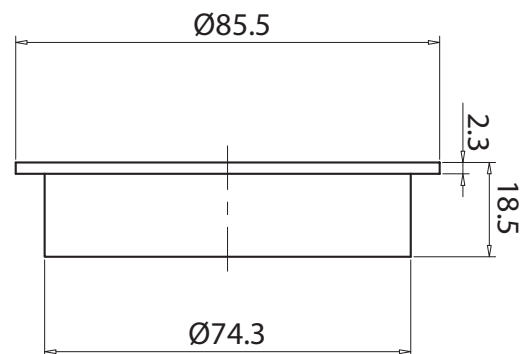

Mizu Drift Brass Trapscrew Grate Round 80mm Brushed Brass

9512364

SPECIFICATIONS

Recommended Use	Domestic, Hotel & Commercial
Material	Brass
Colour	Brushed Brass

WARRANTY

Replacement Only - Domestic Use	12 Months

Please refer to Warranty Page for full Terms and Conditions

Dimensions are nominal measurements only.

CLEANING RECOMMENDATIONS:

We recommend using a soft cloth or moist sponge with soapy water or mild detergent. Rinse with clean water, towel dry after cleaning. Clean regularly to protect surface finish. Do not use chemical or abrasive cleaners, avoid using a scrubbing brush or scourer sponge to clean. A soft brush can be used for hard to reach places. Damage caused by any improper treatment is not covered by the product warranty. Refer to Warranty Conditions.

Disclaimer: Products in this specification manual must by regulation be installed by licensed and registered trade people. The manufacturer/distributor reserves the right to vary specifications or delete models from their range without prior notification. Dimensions are nominal measurements only. Dimensions and set-outs listed are correct at time of publication however the manufacturer/distributor takes no responsibility for printing errors.

Published 22/03/2024

To see the complete Mizu range go to www.reece.com.au