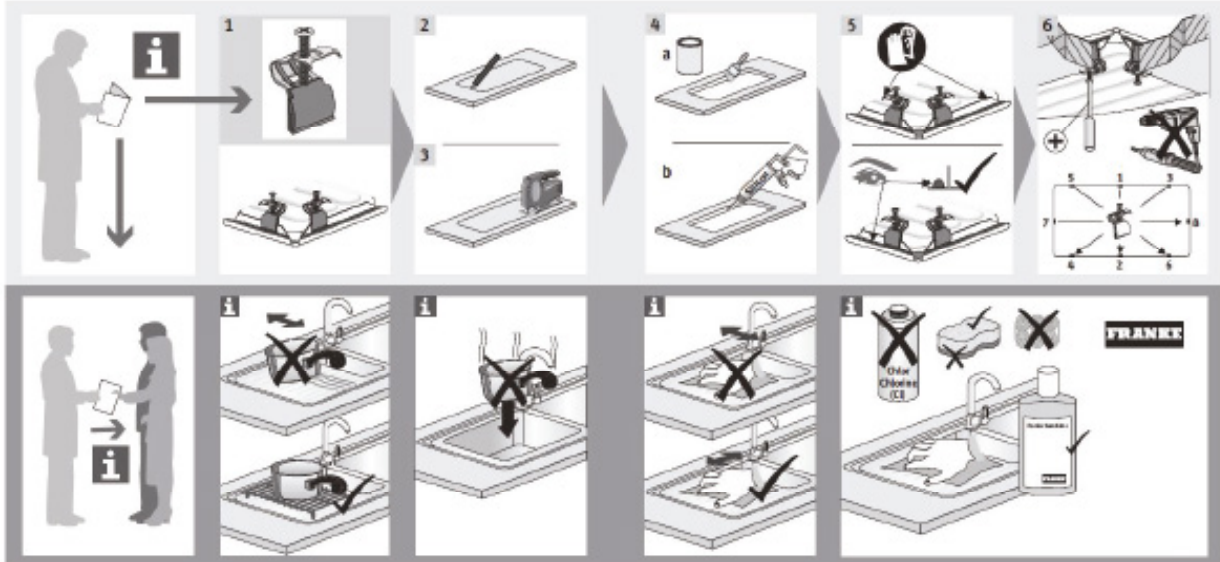

Ancona ANX120 Double Bowl Undermount Sink

NOTE:

- If wall mounted tapware is to be used, consideration should be made to the length of the outlet and the positioning of the sink in the benchtop
- If tapware is to be bench mounted, allow a suitable benchtop width for fitting tapware
- Cut out options on template for flush fit or exposed sink edge