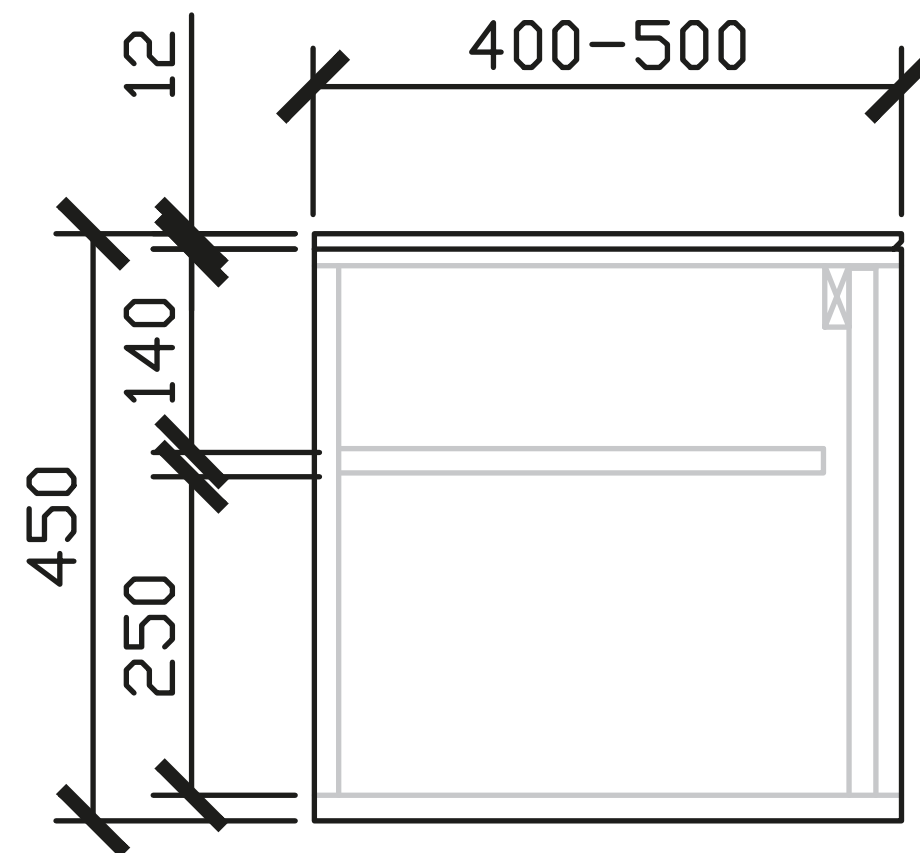

501-600W x 400-500D x 450H

INTERNAL VIEW for all sizes

SIDE VIEW for all sizes