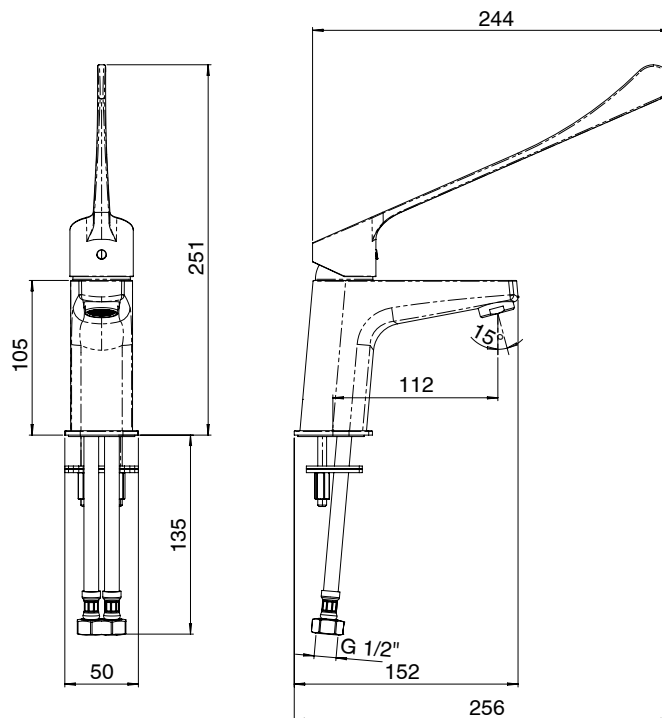

Posh Solus MK3 Basin Mixer Tap with Extended Lever 270mm Matte Black (4 Star)

9511869

SPECIFICATIONS

Recommended Use	Domestic, Hotel & Commercial
Colour	Matte Black
Finish	Matte
Material	DR Brass
Recommended Pressure Range	150 - 500 kPa
Maximum Continuous Working Temperature	65 deg C
Suitable for Storage Tank Hot Water	Yes
Suitable for Continuous Flow Hot Water	Yes
Suitable for Gravity Feed Hot Water	No

WARRANTY

Warranty - Domestic Use	10 Years
Spare Parts & Labour	12 Months

Please refer to Warranty Page for full Terms and Conditions

Dimensions are nominal measurements only.

CLEANING RECOMMENDATIONS:

We recommend the use of soapy water or approved cleaners. This product should not be cleaned with abrasive materials. Damage caused by any improper treatment is not covered by the product warranty. Refer to Warranty Conditions

Disclaimer: Products in this specification manual must by regulation be installed by licensed and registered trade people. The manufacturer/distributor reserves the right to vary specifications or delete models from their range without prior notification. Dimensions are nominal measurements only. Dimensions and set-outs listed are correct at time of publication however the manufacturer/distributor takes no responsibility for printing errors.

Published 03/03/2022

To see the complete Posh range go to
www.reece.com.au