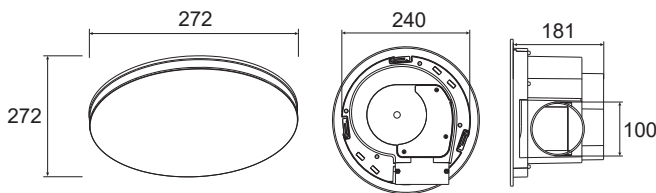

KADO

Kado Lux HiFlow 200 Exhaust Fan Round Matte Black

2020355

SPECIFICATIONS

Recommended Use	Domestic, Hotel & Commercial
Material	ABS Plastic/Stainless Steel
Weight	2.1 kg
Exhaust	30w Side Ducted
Air Extraction	175 m³/h
Air Outlet Size	100 mm
Cutout Size	240mm Round
Min Install Depth	220 mm
Electrical Connection	Plug in (plug & lead included)
IP Rating	IPX4

WARRANTY

Warranty - Domestic Use	7 Years
Spare Parts & Labour	24 Months

Please refer to Warranty Page for full Terms and Conditions

*Airbus airflow data may vary depending on style of fascia used.

Dimensions are nominal measurements only.

CLEANING RECOMMENDATIONS:

We recommend the use of soapy water or approved cleaners. This product should not be cleaned with abrasive materials. Damage caused by any improper treatment is not covered by the product warranty. Refer to Warranty Conditions

Disclaimer: Products in this specification manual must by regulation be installed by licensed and registered trade people. The manufacturer/distributor reserves the right to vary specifications or delete models from their range without prior notification. Dimensions are nominal measurements only. Dimensions and set-outs listed are correct at time of publication however the manufacturer/distributor takes no responsibility for printing errors.

Published 04/08/2021

To see the complete Kado range go to www.reece.com.au/bathrooms