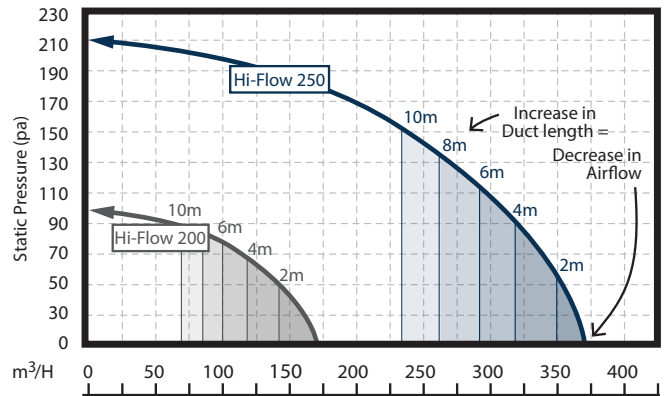

KADO

Kado Lux HiFlow 200 Exhaust Fan Round Matte Black

2020355

SPECIFICATIONS

Recommended Use	Domestic, Hotel & Commercial
Material	ABS Plastic/Stainless Steel
Weight	2.1 kg
Exhaust	30w Side Ducted
Air Extraction	175 m³/h
Air Outlet Size	100 mm
Cutout Size	240mm Round
Min Install Depth	220 mm
Electrical Connection	Plug in (plug & lead included)
IP Rating	IPX4

WARRANTY

Warranty - Domestic Use	7 Years
Spare Parts & Labour	24 Months

Please refer to Warranty Page for full Terms and Conditions

*Airbus airflow data may vary depending on style of fascia used.

Dimensions are nominal measurements only.

CLEANING RECOMMENDATIONS:

We recommend the use of soapy water or approved cleaners. This product should not be cleaned with abrasive materials. Damage caused by any improper treatment is not covered by the product warranty. Refer to Warranty Conditions

Disclaimer: Products in this specification manual must by regulation be installed by licensed and registered trade people. The manufacturer/distributor reserves the right to vary specifications or delete models from their range without prior notification. Dimensions are nominal measurements only. Dimensions and set-outs listed are correct at time of publication however the manufacturer/distributor takes no responsibility for printing errors.

Published 04/08/2021

To see the complete Kado range go to www.reece.com.au/bathrooms