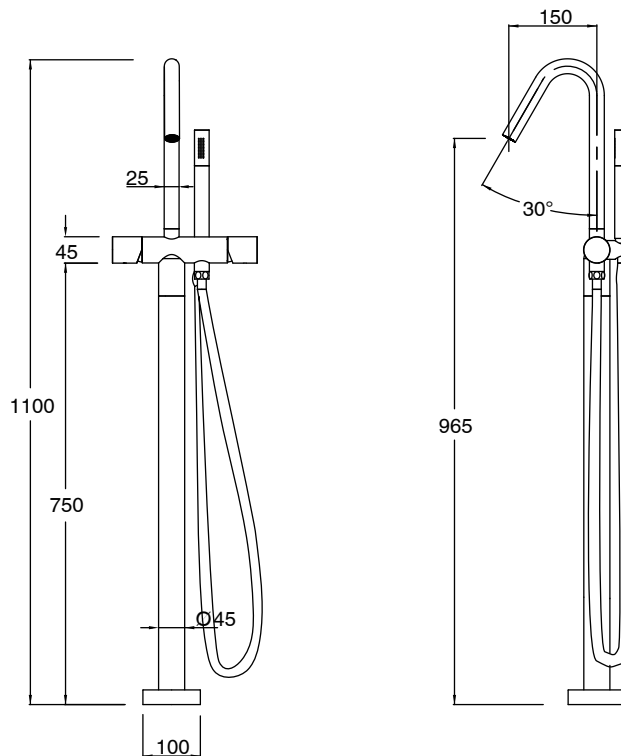

# Milli

**Milli Pure Floor Mounted Bath Mixer Tap with Handshower and Diamond Textured Handle Trimset  
PVD Brushed Gold (3 Star)  
9510945**

SPECIFICATIONS	
Recommended Use	Domestic;Hotel;Commercial
Colour Finish	Brushed Gold
Primary Material	DR Brass
Recommended Pressure Range	150 - 500 kPa as per AS3500
Max Continuous Working Temperature (deg C)	65
Min Continuous Working Temperature (deg C)	5
Hot Water Unit Suitability	Storage Tank;Continuous Flow
WARRANTY	
Warranty - Domestic Use (Years)	15
Spare Parts & Labour (Years)	1
<i>Please refer to Warranty Page for full Terms and Conditions</i>	

**Disclaimer:** Products in this specification manual must by regulation be installed by licensed and registered trade people. The manufacturer/distributor reserves the right to vary specifications or delete models from their range without prior notification. Dimensions are nominal measurements only. Dimensions and set-outs listed are correct at time of publication however the manufacturer/distributor takes no responsibility for printing errors.