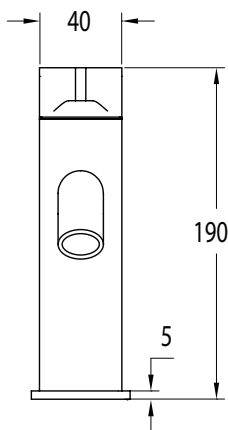

Milli

Milli Oria Basin Mixer Chrome (5 Star)

2265611

SPECIFICATIONS

Recommended Use	Domestic, Hotel & Commercial
Colour	Chrome
Finish	Polished
Material	Brass
Recommended Pressure Range	250-500kPa
Maximum Continuous Working Temperature	65 deg C
Suitable for Storage Tank Hot Water	Yes
Suitable for Continuous Flow Hot Water	Yes
Suitable for Gravity Feed Hot Water	No

WARRANTY

Warranty - Domestic Use	15 Years
Spare Parts & Labour	12 Months

Please refer to Warranty Page for full Terms and Conditions