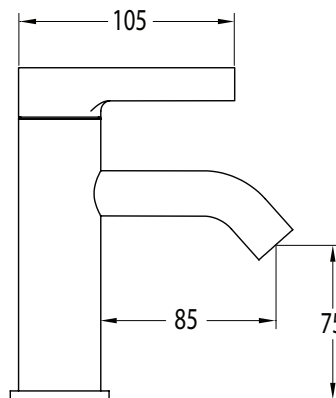

Milli

Milli Oria Basin Mixer Chrome (5 Star)

2265611

SPECIFICATIONS

Recommended Use	Domestic, Hotel & Commercial
Colour	Chrome
Finish	Polished
Material	Brass
Recommended Pressure Range	250-500kPa
Maximum Continuous Working Temperature	65 deg C
Suitable for Storage Tank Hot Water	Yes
Suitable for Continuous Flow Hot Water	Yes
Suitable for Gravity Feed Hot Water	No

WARRANTY

Warranty - Domestic Use	15 Years
Spare Parts & Labour	12 Months

Please refer to Warranty Page for full Terms and Conditions