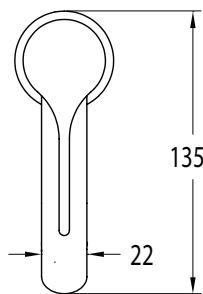

Milli

Milli Oria Basin Mixer Chrome (5 Star)

2265611

SPECIFICATIONS

Recommended Use	Domestic, Hotel & Commercial
Colour	Chrome
Finish	Polished
Material	Brass
Recommended Pressure Range	250-500kPa
Maximum Continuous Working Temperature	65 deg C
Suitable for Storage Tank Hot Water	Yes
Suitable for Continuous Flow Hot Water	Yes
Suitable for Gravity Feed Hot Water	No

WARRANTY

Warranty - Domestic Use	15 Years
Spare Parts & Labour	12 Months

Please refer to Warranty Page for full Terms and Conditions