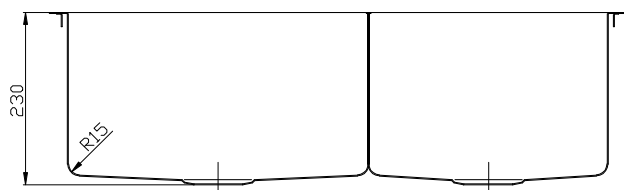

Dimensions are nominal measurements only.

CLEANING RECOMMENDATIONS:

We recommend the use of soapy water or approved cleaners. This product should not be cleaned with abrasive materials. Damage caused by any improper treatment is not covered by the product warranty. Refer to Warranty Conditions

Disclaimer: Products in this specification manual must by regulation be installed by licensed and registered trade people. The manufacturer/distributor reserves the right to vary specifications or delete models from their range without prior notification. Dimensions are nominal measurements only. Dimensions and set-outs listed are correct at time of publication however the manufacturer/distributor takes no responsibility for printing errors.

Published 22/03/2024

To see the complete Memo range go to www.reece.com.au