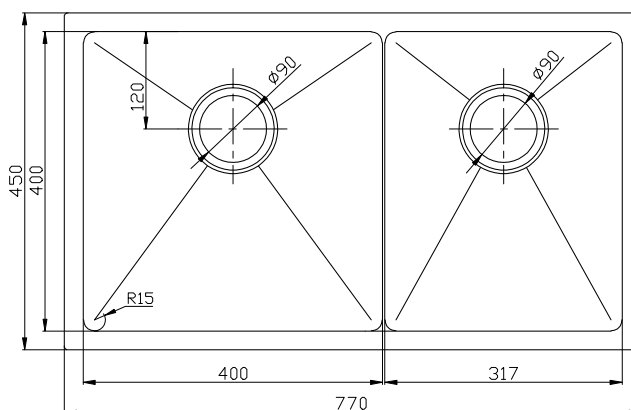

Dimensions are nominal measurements only.

CLEANING RECOMMENDATIONS:

We recommend the use of soapy water or approved cleaners. This product should not be cleaned with abrasive materials. Damage caused by any improper treatment is not covered by the product warranty. Refer to Warranty Conditions

Disclaimer: Products in this specification manual must by regulation be installed by licensed and registered trade people. The manufacturer/distributor reserves the right to vary specifications or delete models from their range without prior notification. Dimensions are nominal measurements only. Dimensions and set-outs listed are correct at time of publication however the manufacturer/distributor takes no responsibility for printing errors.

Published 22/03/2024

To see the complete Memo range go to www.reece.com.au