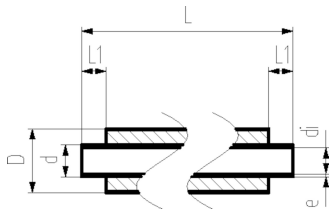

COOL-FIT 4.0 Pipe, d250-d450

Model:

- Pre-insulated PE100 SDR 17 metric
- Insulation made from GF HE foam
- Outer jacket impact resistant. Color: black
- Length: 5.9m
- With free ends for electrofusion

d/D (mm)	PN (bar)	Code	Weight (kg/m)	di (mm)	L (mm)	L1 (mm)	closest inch (inch)
250/355	10	738 173 021	18.180	220.4	5900	123	10
280/400	10	738 173 022	22.640	246.8	5900	126	10
315/450	10	738 173 023	28.510	277.6	5900	133	12
355/500	10	738 173 024	35.350	312.8	5900	148	14
400/560	10	738 173 125	44.070	352.6	5900	150	16
450/630	10	738 173 126	55.490	396.6	5900	165	18