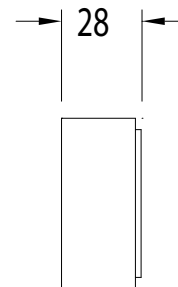

Milli Pure Wall Top Assembly Taps with Cirque Textured Handles

SPECIFICATIONS	
Recommended Use	Domestic, Commercial, Hotel
Colour Variations	Chrome, Matte Black, Brushed Nickel, Brushed Gunmetal
Recommended Pressure Range	300 - 500Kpa
Max Continuous Working Pressure	500Kpa
Max Continuous Working Temperature	65 deg. C
Suitable for Storage Tank Hot Water	Yes
Suitable for Continuous Flow Hot Water	Yes
Suitable for Gravity Feed Hot Water	No
WARRANTY	
Warranty - Domestic Use	15 Years
Spare Parts Labour	1 Year

Dimensions are nominal measurements only.

Disclaimer: Products in this specification manual must by regulation be installed by licensed and registered trade people. The manufacturer/distributor reserves the right to vary specifications or delete models from their range without prior notification. Dimensions are nominal measurements only. Dimensions and set-outs listed are correct at time of publication however the manufacturer/distributor takes no responsibility for printing errors.