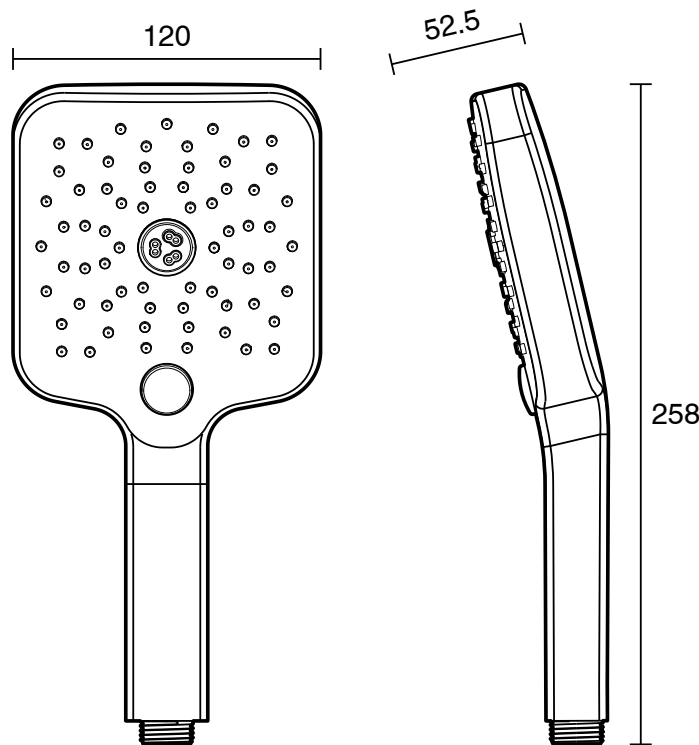

mizu

Mizu Soothe Handpiece Only 3F Brushed Brass (5 Star)

11920

SPECIFICATIONS

Recommended Use	Domestic;Commercial;Hotel
Colour Finish	Brushed Brass
Max Continuous Working Pressure (kPa)	500
Max Continuous Working Temperature (deg C)	65

WARRANTY

Warranty - Domestic Use (Years)	10
Spare Parts & Labour (Years)	1

Please refer to Warranty Page for full Terms and Conditions

Dimensions are nominal measurements only.

CLEANING RECOMMENDATIONS:

We recommend the use of soapy water or approved cleaners. This product should not be cleaned with abrasive materials. Damage caused by any improper treatment is not covered by the product warranty. Refer to Warranty Conditions

Disclaimer: Products in this specification manual must by regulation be installed by licensed and registered trade people. The manufacturer/distributor reserves the right to vary specifications or delete models from their range without prior notification. Dimensions are nominal measurements only. Dimensions and set-outs listed are correct at time of publication however the manufacturer/distributor takes no responsibility for printing errors.

Published 26/11/2024

To see the complete Mizu range go to www.reece.com.au