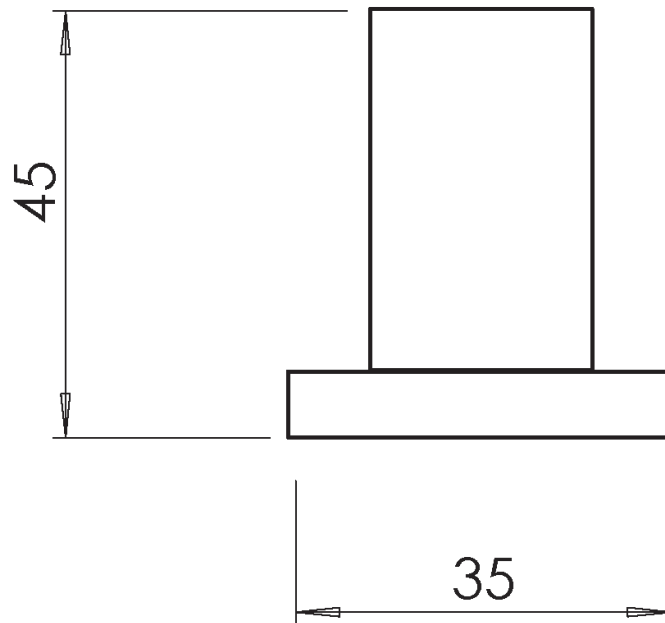

Phoenix Gen X Robe Hook Chrome

274281

SPECIFICATIONS

Recommended Use	Domestic;Hotel;Commercial
Colour Finish	Polished Chrome
Primary Material	Brass

WARRANTY

Replacement Only - Domestic Use (Years)	7
Parts Replacement Only (Years)	1

Please refer to Warranty Page for full Terms and Conditions

Dimensions are nominal measurements only.

CLEANING RECOMMENDATIONS:

We recommend the use of soapy water or approved cleaners. This product should not be cleaned with abrasive materials. Damage caused by any improper treatment is not covered by the product warranty. Refer to Warranty Conditions

Disclaimer: Products in this specification manual must by regulation be installed by licensed and registered trade people. The manufacturer/distributor reserves the right to vary specifications or delete models from their range without prior notification. Dimensions are nominal measurements only. Dimensions and set-outs listed are correct at time of publication however the manufacturer/distributor takes no responsibility for printing errors.

Published 12/03/2025

To see the complete Phoenix range go to www.reece.com.au