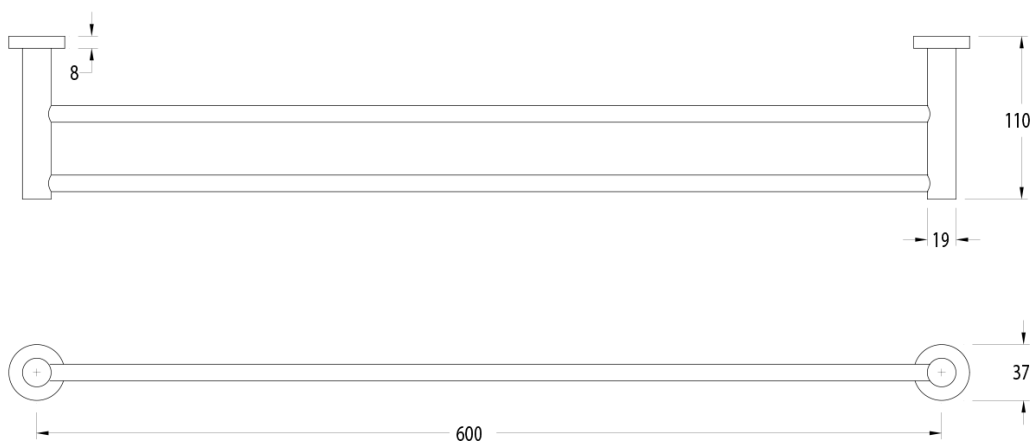

SUSSEX

Sussex Pure Double Towel Rail 600mm PVD Brushed Nickel

9511595

SPECIFICATIONS

Recommended Use	Residential;Commercial
Colour Finish	Brushed Nickel
Primary Material	DR Brass

WARRANTY

Residential Use (Years)	40
Commercial Use (Years)	10

Please refer to Sussex Warranty page for full Terms and Conditions

Dimensions are nominal measurements only.

CLEANING RECOMMENDATIONS:

We recommend the use of soapy water or approved cleaners. This product should not be cleaned with abrasive materials. Damage caused by any improper treatment is not covered by the product warranty. Refer to Warranty Conditions

Disclaimer: Products in this specification manual must by regulation be installed by licensed and registered trade people. The manufacturer/distributor reserves the right to vary specifications or delete models from their range without prior notification. Dimensions are nominal measurements only. Dimensions and set-outs listed are correct at time of publication however the manufacturer/distributor takes no responsibility for printing errors.

Published 01/04/2026

To see the complete Sussex range go to www.reece.com.au