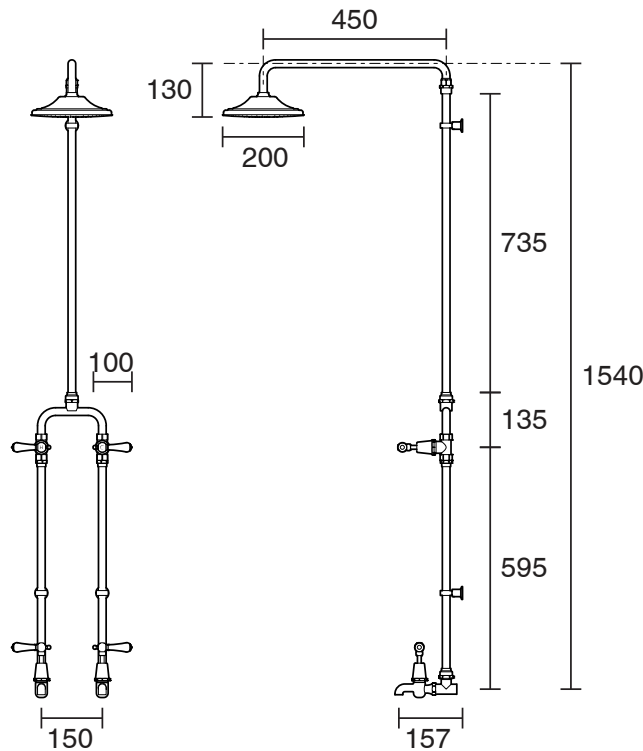

KADO

Kado Era Exposed Shower & Bath Set Lever Handle Porcelain Handle Brass Gold (3 Star)

9507744

SPECIFICATIONS

Recommended Use	Domestic, Hotel & Commercial
Colour	Brass Gold with Porcelain Handles
Finish	Polished
Material	DR Brass
Recommended Pressure Range	150 - 500 kPa
Maximum Continuous Working Temperature	80 deg C
Suitable for Storage Tank Hot Water	Yes
Suitable for Continuous Flow Hot Water	Yes
Suitable for Gravity Feed Hot Water	No

WARRANTY

Warranty - Domestic Use	10 Years
Spare Parts & Labour	12 Months

Please refer to Warranty Page for full Terms and Conditions

Dimensions are nominal measurements only.

CLEANING RECOMMENDATIONS:

We recommend the use of soapy water or approved cleaners. This product should not be cleaned with abrasive materials. Damage caused by any improper treatment is not covered by the product warranty. Refer to Warranty Conditions

Disclaimer: Products in this specification manual must by regulation be installed by licensed and registered trade people. The manufacturer/distributor reserves the right to vary specifications or delete models from their range without prior notification. Dimensions are nominal measurements only. Dimensions and set-outs listed are correct at time of publication however the manufacturer/distributor takes no responsibility for printing errors.

Published 12/10/2023

To see the complete Kado range go to www.reece.com.au