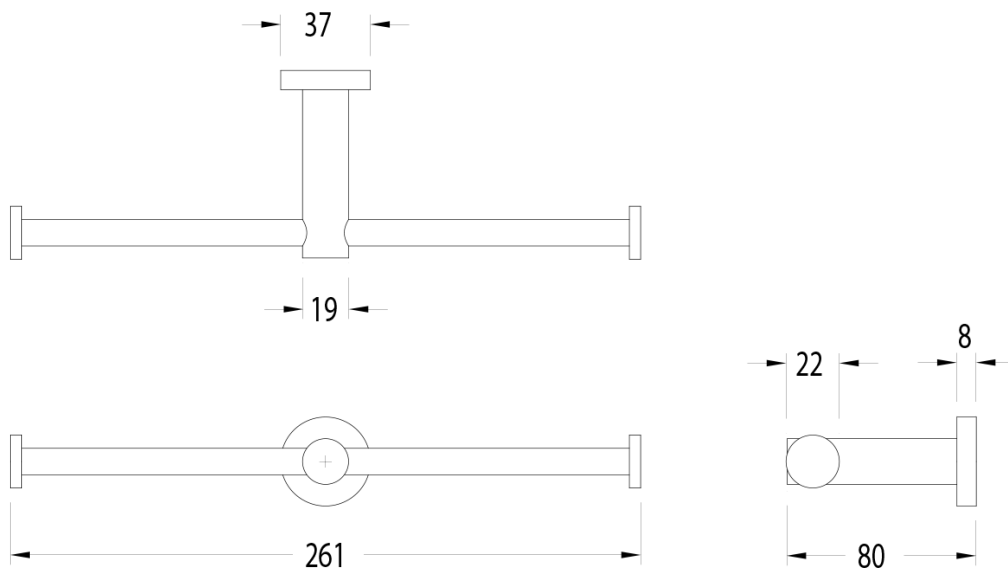

SUSSEX

Sussex Pure Double Toilet Roll Holder PVD Brushed Gunmetal

9511785

SPECIFICATIONS	
Recommended Use	Residential;Commercial
Colour Finish	Brushed Smoke Gunmetal
Primary Material	DR Brass
WARRANTY	
Residential Use (Years)	40
Commercial Use (Years)	10
<i>Please refer to Sussex Warranty page for full Terms and Conditions</i>	