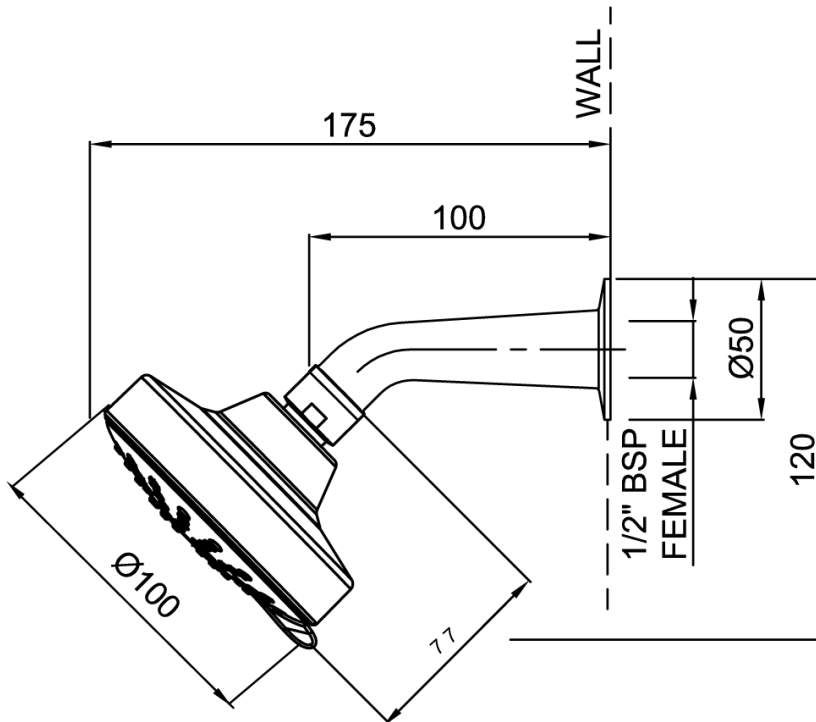

WARRANTY

Warranty - Domestic Use (Years)	10
Spare Parts & Labour (Years)	1

Please refer to Warranty Page for full Terms and Conditions

Dimensions are nominal measurements only.

CLEANING RECOMMENDATIONS:

We recommend the use of soapy water or approved cleaners. This product should not be cleaned with abrasive materials. Damage caused by any improper treatment is not covered by the product warranty. Refer to Warranty Conditions

Disclaimer: Products in this specification manual must by regulation be installed by licensed and registered trade people. The manufacturer/distributor reserves the right to vary specifications or delete models from their range without prior notification. Dimensions are nominal measurements only. Dimensions and set-outs listed are correct at time of publication however the manufacturer/distributor takes no responsibility for printing errors.

Published 18/12/2025

To see the complete Posh range go to
www.reece.com.au