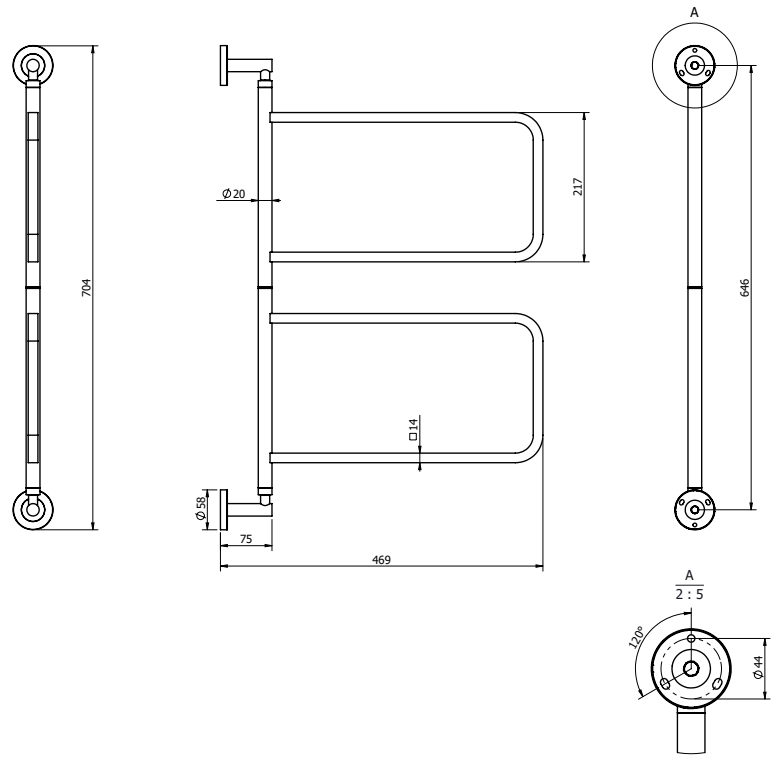

Milli Marle Edit Multi Towel Rail Swivel Small Brushed Gunmetal

9510636

SPECIFICATIONS	
Recommended Use	Domestic, Hotel & Commercial
Colour	Brushed Gunmetal
Material	Brass
WARRANTY	
Replacement Only - Domestic Use	15 Years
<i>Please refer to Warranty Page for full Terms and Conditions</i>	