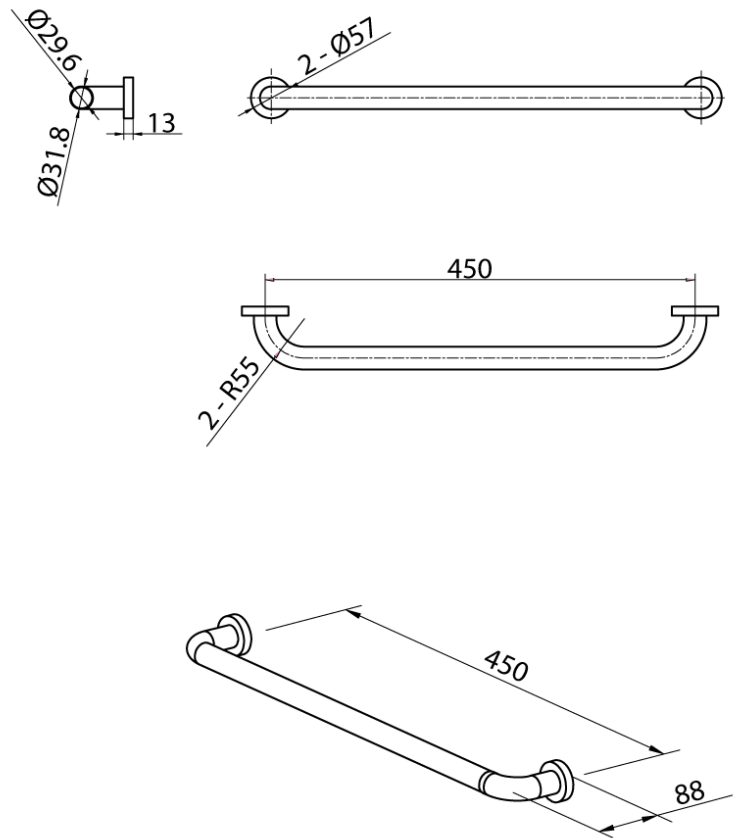

Mobi 32 x 450mm Grab Rail Polished Stainless Steel

9502622

SPECIFICATIONS	
Recommended Use	Domestic;Hotel;Commercial
Material	Stainless Steel 304
Colour	Polished Stainless Steel
Mounting	Wall
WARRANTY	
Warranty - Domestic Use (Years)	7
Spare Parts & Labour (Years)	1
<i>Please refer to Warranty Page for full Terms and Conditions</i>	