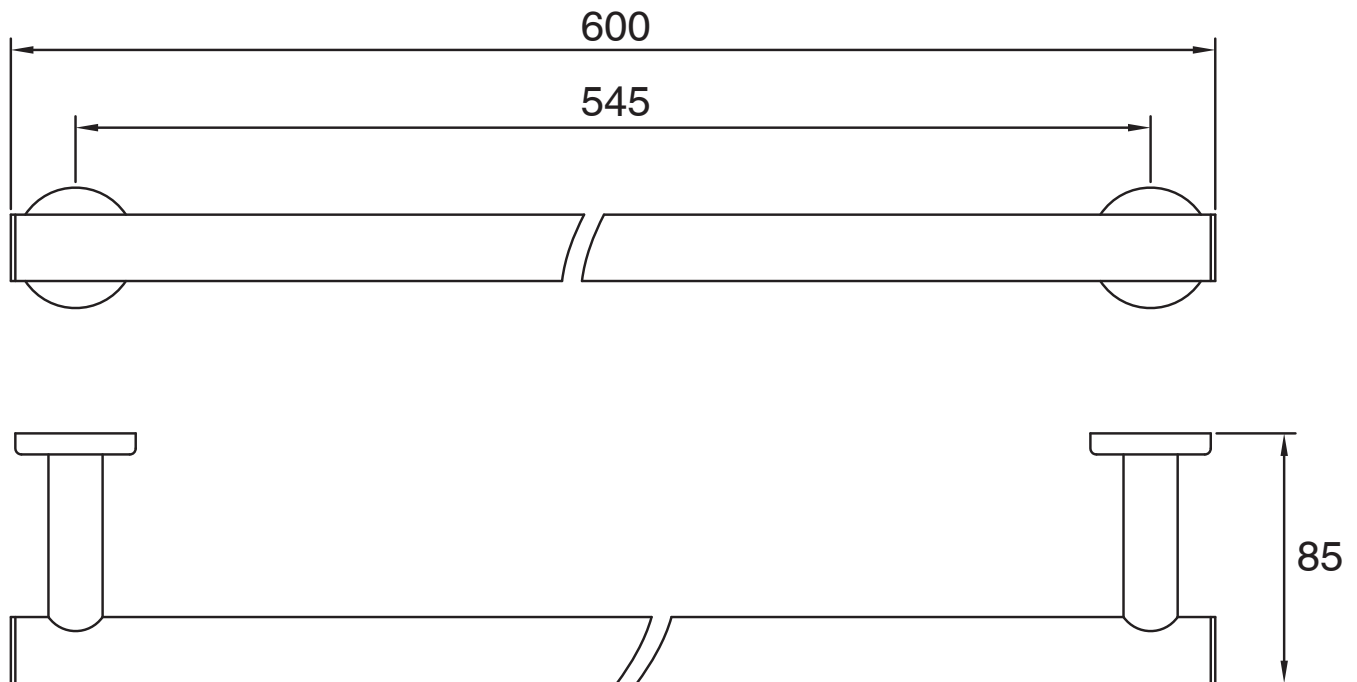

mizu

Mizu Drift Single Towel Rail 600mm Brushed Gunmetal

9512561

SPECIFICATIONS

Recommended Use	Domestic, Hotel & Commercial
Colour	Brushed Gunmetal
Material	Brass

WARRANTY

Replacement Only - Domestic Use	10 Years
Parts Replacement Only	12 Months

Please refer to Warranty Page for full Terms and Conditions

Dimensions are nominal measurements only.

CLEANING RECOMMENDATIONS:

We recommend the use of soapy water or approved cleaners. This product should not be cleaned with abrasive materials. Damage caused by any improper treatment is not covered by the product warranty. Refer to Warranty Conditions

Disclaimer: Products in this specification manual must by regulation be installed by licensed and registered trade people. The manufacturer/distributor reserves the right to vary specifications or delete models from their range without prior notification. Dimensions are nominal measurements only. Dimensions and set-outs listed are correct at time of publication however the manufacturer/distributor takes no responsibility for printing errors.

Published 21/03/2024

To see the complete Mizu range go to www.reece.com.au