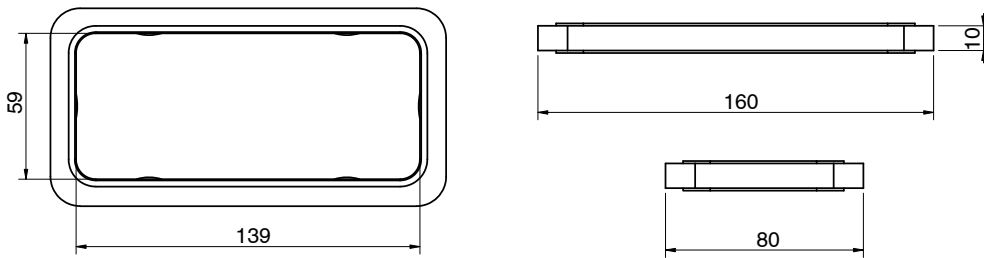

Milli Glance Double Bench Mount Holder Black

9503895

SPECIFICATIONS

Recommended Use	Domestic, Hotel & Commercial
Colour	Matte Black

WARRANTY

Replacement Only - Domestic Use	15 Years

Please refer to Warranty Page for full Terms and Conditions

Dimensions are nominal measurements only.

CLEANING RECOMMENDATIONS:

We recommend the use of soapy water or approved cleaners. This product should not be cleaned with abrasive materials. Damage caused by any improper treatment is not covered by the product warranty. Refer to Warranty Conditions

Disclaimer: Products in this specification manual must by regulation be installed by licensed and registered trade people. The manufacturer/distributor reserves the right to vary specifications or delete models from their range without prior notification. Dimensions are nominal measurements only. Dimensions and set-outs listed are correct at time of publication however the manufacturer/distributor takes no responsibility for printing errors.

Published 07/07/2022

To see the complete Milli range go to www.reece.com.au