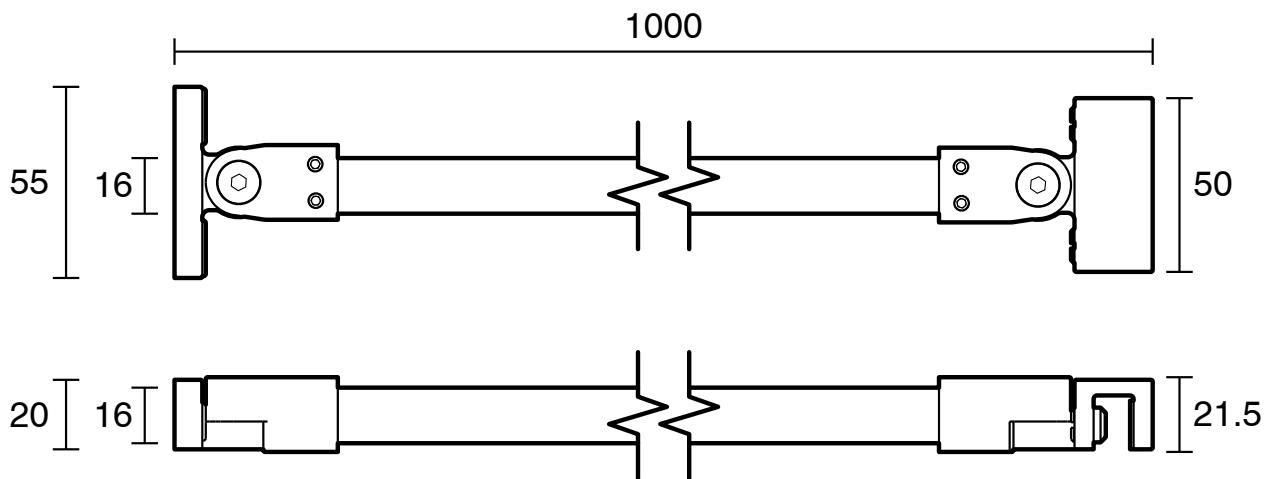

KADO

Kado Lux Shower Screen Support Bar 1000mm Brushed Nickel

1705973

SPECIFICATIONS	
Recommended Use	Domestic;Commercial;Hotel
Colour Finish	Brushed Nickel
Primary Material	Stainless Steel
WARRANTY	
Warranty - Domestic Use (Years)	7
Spare Parts & Labour (Years)	1
<i>Please refer to Warranty Page for full Terms and Conditions</i>	

Disclaimer: Products in this specification manual must by regulation be installed by licensed and registered trade people. The manufacturer/distributor reserves the right to vary specifications or delete models from their range without prior notification. Dimensions are nominal measurements only. Dimensions and set-outs listed are correct at time of publication however the manufacturer/distributor takes no responsibility for printing errors.