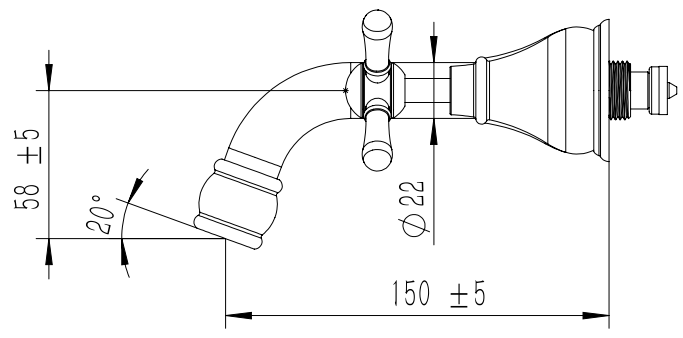

WARRANTY

Warranty - Domestic Use	15 Years
Spare Parts & Labour	12 Months

Please refer to Warranty Page for full Terms and Conditions

Dimensions are nominal measurements only.

CLEANING RECOMMENDATIONS:

We recommend the use of soapy water or approved cleaners. This product should not be cleaned with abrasive materials. Damage caused by any improper treatment is not covered by the product warranty. Refer to Warranty Conditions

Disclaimer: Products in this specification manual must by regulation be installed by licensed and registered trade people. The manufacturer/distributor reserves the right to vary specifications or delete models from their range without prior notification. Dimensions are nominal measurements only. Dimensions and set-outs listed are correct at time of publication however the manufacturer/distributor takes no responsibility for printing errors.
Published 01/06/2020

To see the complete Milli range go to www.reece.com.au