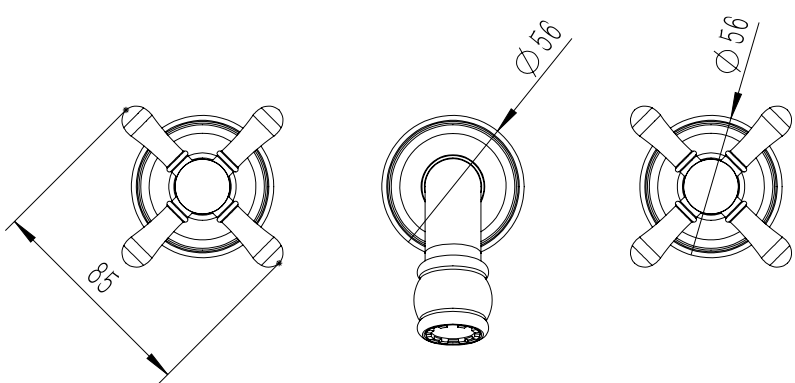

WARRANTY

Warranty - Domestic Use	15 Years
Spare Parts & Labour	12 Months

Please refer to Warranty Page for full Terms and Conditions

Dimensions are nominal measurements only.

CLEANING RECOMMENDATIONS:

We recommend the use of soapy water or approved cleaners. This product should not be cleaned with abrasive materials. Damage caused by any improper treatment is not covered by the product warranty. Refer to Warranty Conditions

Disclaimer: Products in this specification manual must by regulation be installed by licensed and registered trade people. The manufacturer/distributor reserves the right to vary specifications or delete models from their range without prior notification. Dimensions are nominal measurements only. Dimensions and set-outs listed are correct at time of publication however the manufacturer/distributor takes no responsibility for printing errors.
Published 01/06/2020

To see the complete Milli range go to www.reece.com.au