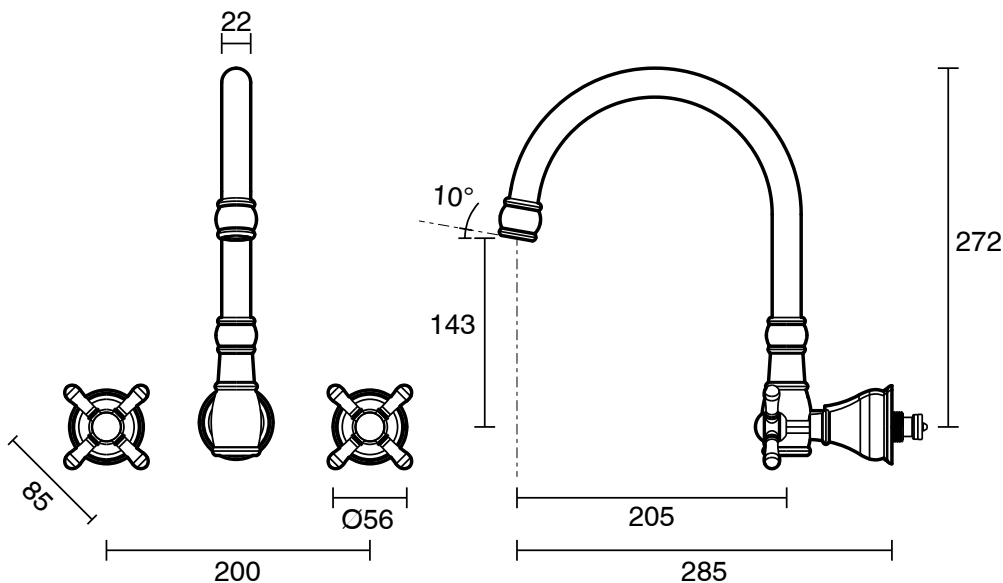

## Milli Voir Gooseneck Wall Sink Set Cross Handles Brushed Gold (4 Star)

2266240

SPECIFICATIONS	
Recommended Use	Domestic, Hotel & Commercial
Colour	Brushed Gold
Material	DR Brass
Recommended Pressure Range	150 - 500 kPa
Maximum Continuous Working Temperature	80 deg C
Suitable for Storage Tank Hot Water	Yes
Suitable for Continuous Flow Hot Water	Yes
Suitable for Gravity Feed Hot Water	No
WARRANTY	
Warranty - Domestic Use	15 Years
Spare Parts & Labour	12 Months
<i>Please refer to Warranty Page for full Terms and Conditions</i>	

Dimensions are nominal measurements only.