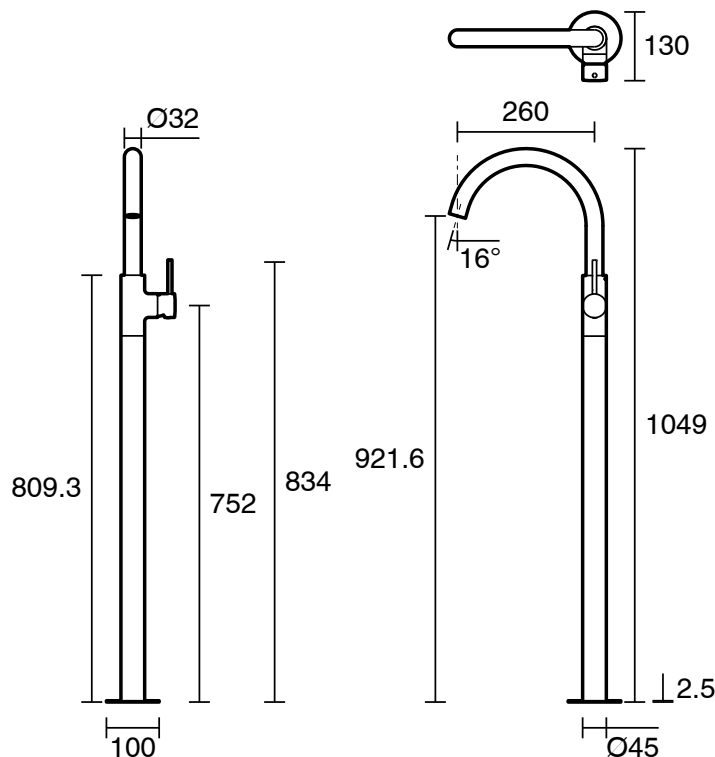

## Mizu Drift Floor Mounted Bath Mixer Trimset Matte Black

2267234

SPECIFICATIONS	
Recommended Use	Domestic;Commercial;Hotel
Colour Finish	Matte Black
Primary Material	DR Brass
Recommended Pressure Range	150 - 500kPa per AS3500
Max Continuous Working Temperature (deg C)	65
Min Continuous Working Temperature (deg C)	5
Hot Water Unit Suitability	Storage Tank;Continuous Flow
WARRANTY	
Warranty - Domestic Use (Years)	10
Spare Parts & Labour (Years)	1
<i>Please refer to Warranty Page for full Terms and Conditions</i>	

Dimensions are nominal measurements only.