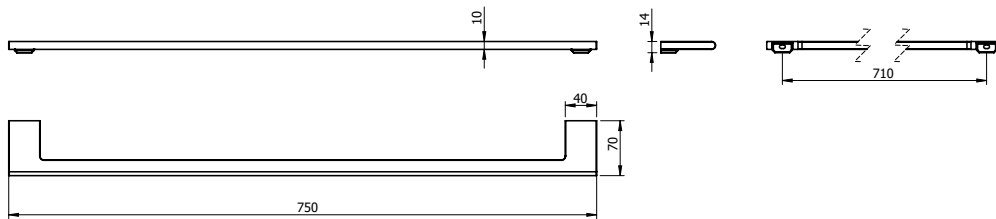

Milli Meld Edit Single Towel Rail 750mm Brushed Gold

2265657

SPECIFICATIONS

Recommended Use	Domestic, Hotel & Commercial
Colour	Brushed Gold
Material	Aluminium

WARRANTY

Replacement Only - Domestic Use 15 Years

Please refer to Warranty Page for full Terms and Conditions

Dimensions are nominal measurements only.

CLEANING RECOMMENDATIONS:

We recommend the use of soapy water or approved cleaners. This product should not be cleaned with abrasive materials. Damage caused by any improper treatment is not covered by the product warranty. Refer to Warranty Conditions

Disclaimer: Products in this specification manual must by regulation be installed by licensed and registered trade people. The manufacturer/distributor reserves the right to vary specifications or delete models from their range without prior notification. Dimensions are nominal measurements only. Dimensions and set-outs listed are correct at time of publication however the manufacturer/distributor takes no responsibility for printing errors.

Published 25/03/2022

To see the complete Milli range go to
www.reece.com.au