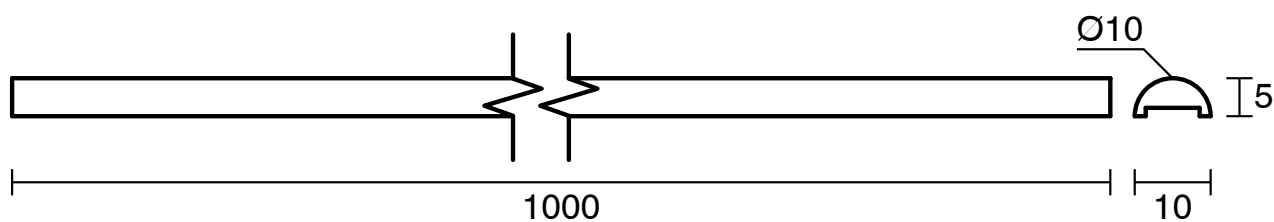

KADO

Kado Lux Shower Screen Water Bar 1000mm Brushed Gunmetal

1705981

SPECIFICATIONS

Recommended Use	Domestic;Commercial;Hotel
Colour Finish	Matte Gunmetal
Primary Material	Aluminium

WARRANTY

Warranty - Domestic Use (Years)	7
Spare Parts & Labour (Years)	1

Please refer to Warranty Page for full Terms and Conditions

Dimensions are nominal measurements only.

CLEANING RECOMMENDATIONS:

We recommend the use of soapy water or approved cleaners. This product should not be cleaned with abrasive materials. Damage caused by any improper treatment is not covered by the product warranty. Refer to Warranty Conditions

Disclaimer: Products in this specification manual must by regulation be installed by licensed and registered trade people. The manufacturer/distributor reserves the right to vary specifications or delete models from their range without prior notification. Dimensions are nominal measurements only. Dimensions and set-outs listed are correct at time of publication however the manufacturer/distributor takes no responsibility for printing errors.

Published 27/03/2025

To see the complete Kado range go to
www.reece.com.au