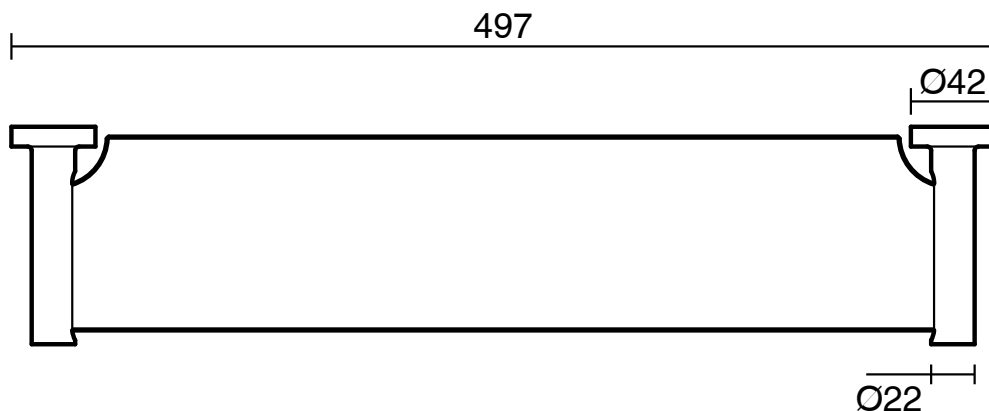

S U S S E X

Sussex Scala Vanity Shelf Chrome

2261359

SPECIFICATIONS	
Recommended Use	Domestic;Hotel;Commercial
Colour Finish	Polished Chrome
Primary Material	Brass
WARRANTY	
Replacement Only - Domestic Use (Years)	15
Parts Replacement Only (Years)	15
<i>Please refer to Warranty Page for full Terms and Conditions</i>	