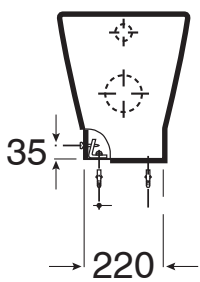

Roca The Gap Rimless Back to Wall Pan with Soft Close Quick Release Seat White (4*)

SPECIFICATIONS

Recommended Use	Domestic, Hotel & Commercial
Material	Vitreous China
Colour	White
Weight of Pan	24.2kg
Toilet Seat	Soft Close Quick Release
Rim Configuration	Rimless
Set Out	S Trap 95mm P Trap 180mm
Outlet Type	Universal S & P Converts to S Trap using plastic S-Bend (included)

WARRANTY

Warranty - Domestic Use	15 Years
Spare Parts & Labour	12 Months

Please refer to Warranty Page for full Terms and Conditions