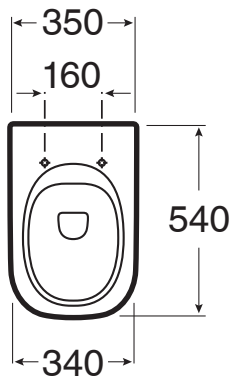

Roca The Gap Rimless Back to Wall Pan with Soft Close Quick Release Seat White (4*)

SPECIFICATIONS

Recommended Use	Domestic, Hotel & Commercial
Material	Vitreous China
Colour	White
Weight of Pan	24.2kg
Toilet Seat	Soft Close Quick Release
Rim Configuration	Rimless
Set Out	S Trap 95mm P Trap 180mm
Outlet Type	Universal S & P Converts to S Trap using plastic S-Bend (included)

WARRANTY

Warranty - Domestic Use	15 Years
Spare Parts & Labour	12 Months

Please refer to Warranty Page for full Terms and Conditions

Dimensions are nominal measurements only.

Disclaimer: Products in this specification manual must by regulation be installed by licensed and registered trade people. The manufacturer/distributor reserves the right to vary specifications or delete models from their range without prior notification. Dimensions are nominal measurements only. Dimensions and set-outs listed are correct at time of publication however the manufacturer/distributor takes no responsibility for printing errors.
Published 16/06/2023