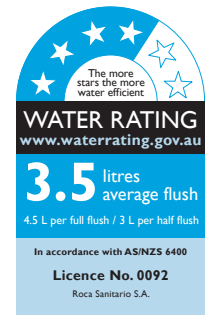

Roca The Gap Rimless Back to Wall Pan with Soft Close Quick Release Seat White (4*)

SPECIFICATIONS

Recommended Use	Domestic, Hotel & Commercial
Material	Vitreous China
Colour	White
Weight of Pan	24.2kg
Toilet Seat	Soft Close Quick Release
Rim Configuration	Rimless
Set Out	S Trap 95mm P Trap 180mm
Outlet Type	Universal S & P Converts to S Trap using plastic S-Bend (included)

WARRANTY

Warranty - Domestic Use	15 Years
Spare Parts & Labour	12 Months

Please refer to Warranty Page for full Terms and Conditions