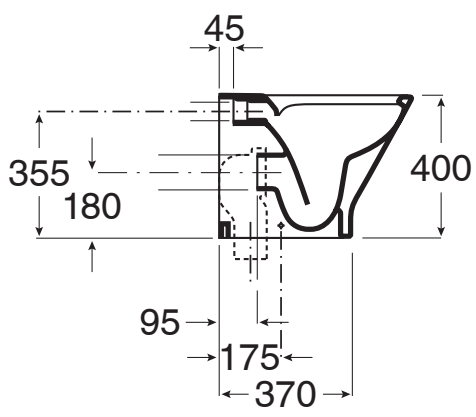

Roca The Gap Rimless Back to Wall Pan with Soft Close Quick Release Seat White (4*)

SPECIFICATIONS

Recommended Use	Domestic, Hotel & Commercial
Material	Vitreous China
Colour	White
Weight of Pan	24.2kg
Toilet Seat	Soft Close Quick Release
Rim Configuration	Rimless
Set Out	S Trap 95mm P Trap 180mm
Outlet Type	Universal S & P Converts to S Trap using plastic S-Bend (included)

WARRANTY

Warranty - Domestic Use	15 Years
Spare Parts & Labour	12 Months

Please refer to Warranty Page for full Terms and Conditions

Dimensions are nominal measurements only.

Disclaimer: Products in this specification manual must by regulation be installed by licensed and registered trade people. The manufacturer/distributor reserves the right to vary specifications or delete models from their range without prior notification. Dimensions are nominal measurements only. Dimensions and set-outs listed are correct at time of publication however the manufacturer/distributor takes no responsibility for printing errors.
Published 16/06/2023

To see the complete Roca range go to www.reece.com.au/bathrooms